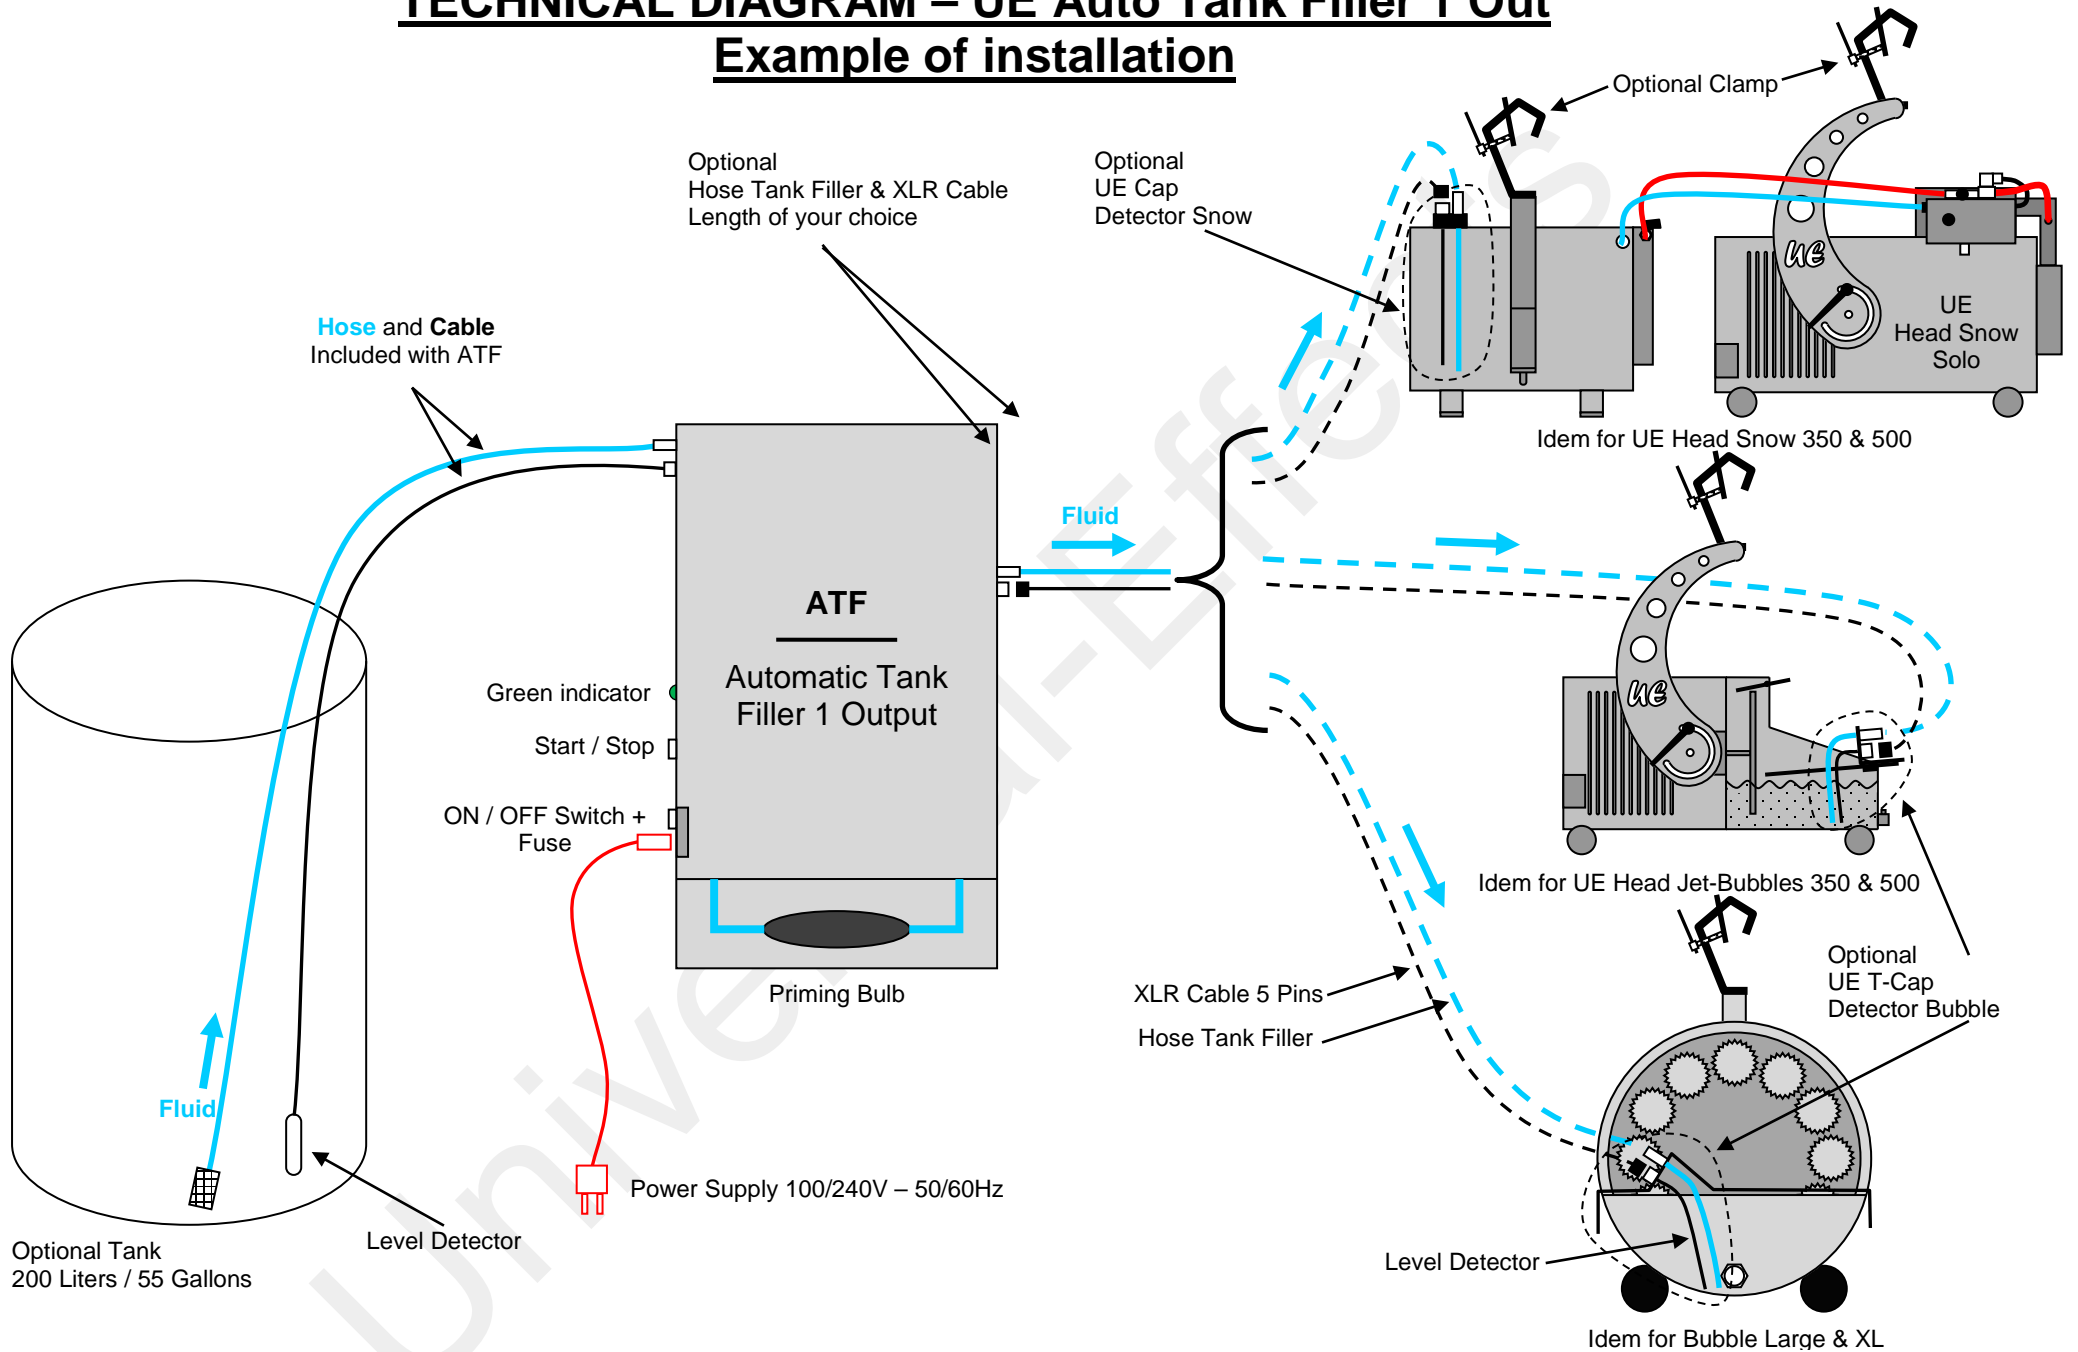

TECHNICAL DIAGRAM – UE Auto Tank Filler 1 Out

Example of installation

Snow & Bubble Machine must be connected to the power supply and must be controlled separately.
 Copyright Premium Factory – Non contractual diagram. Can be modified without notice – 19.01.01