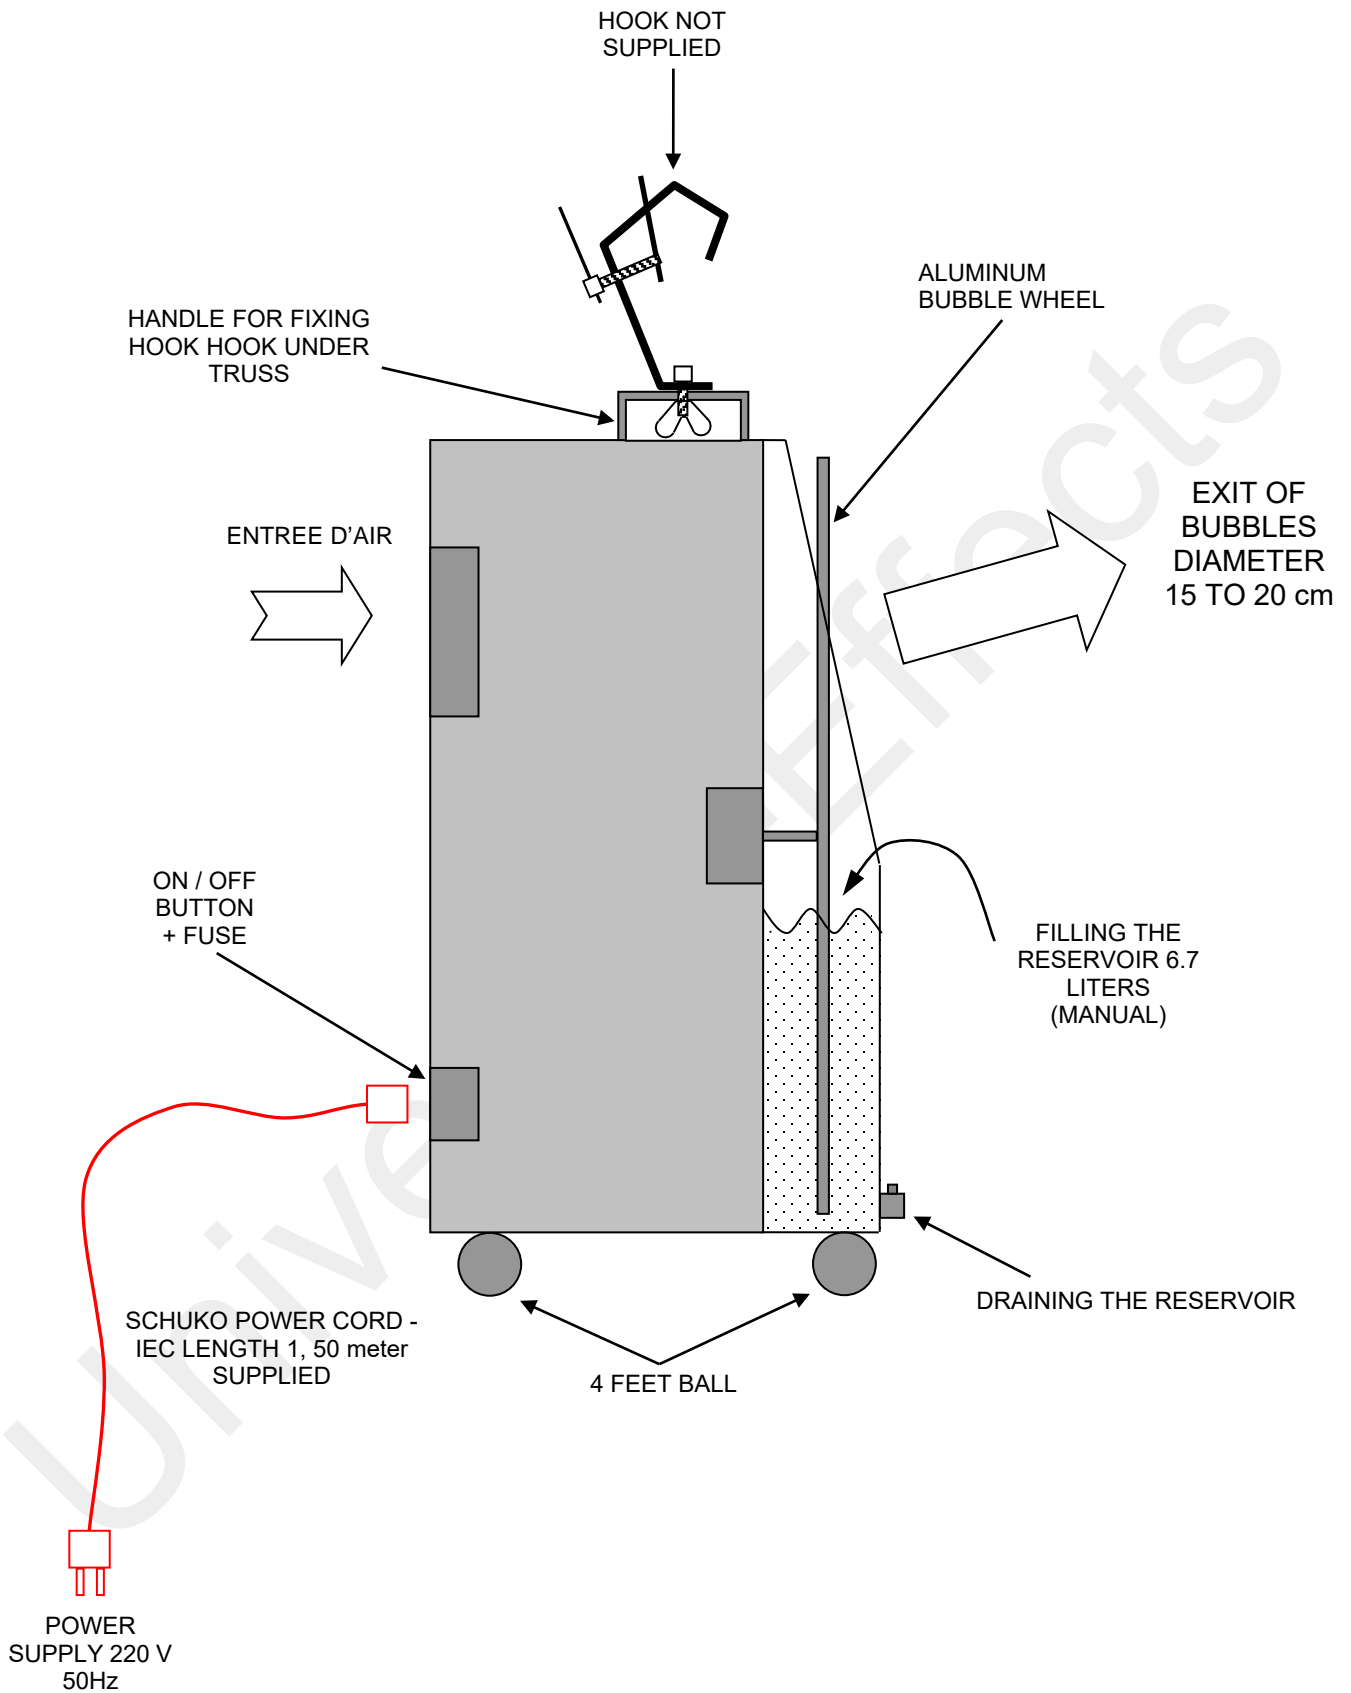

TECHNICAL DIAGRAM – UE BUBBLE XL

STAINLESS SCREWS & HARDWARE - ALUMINUM BODY