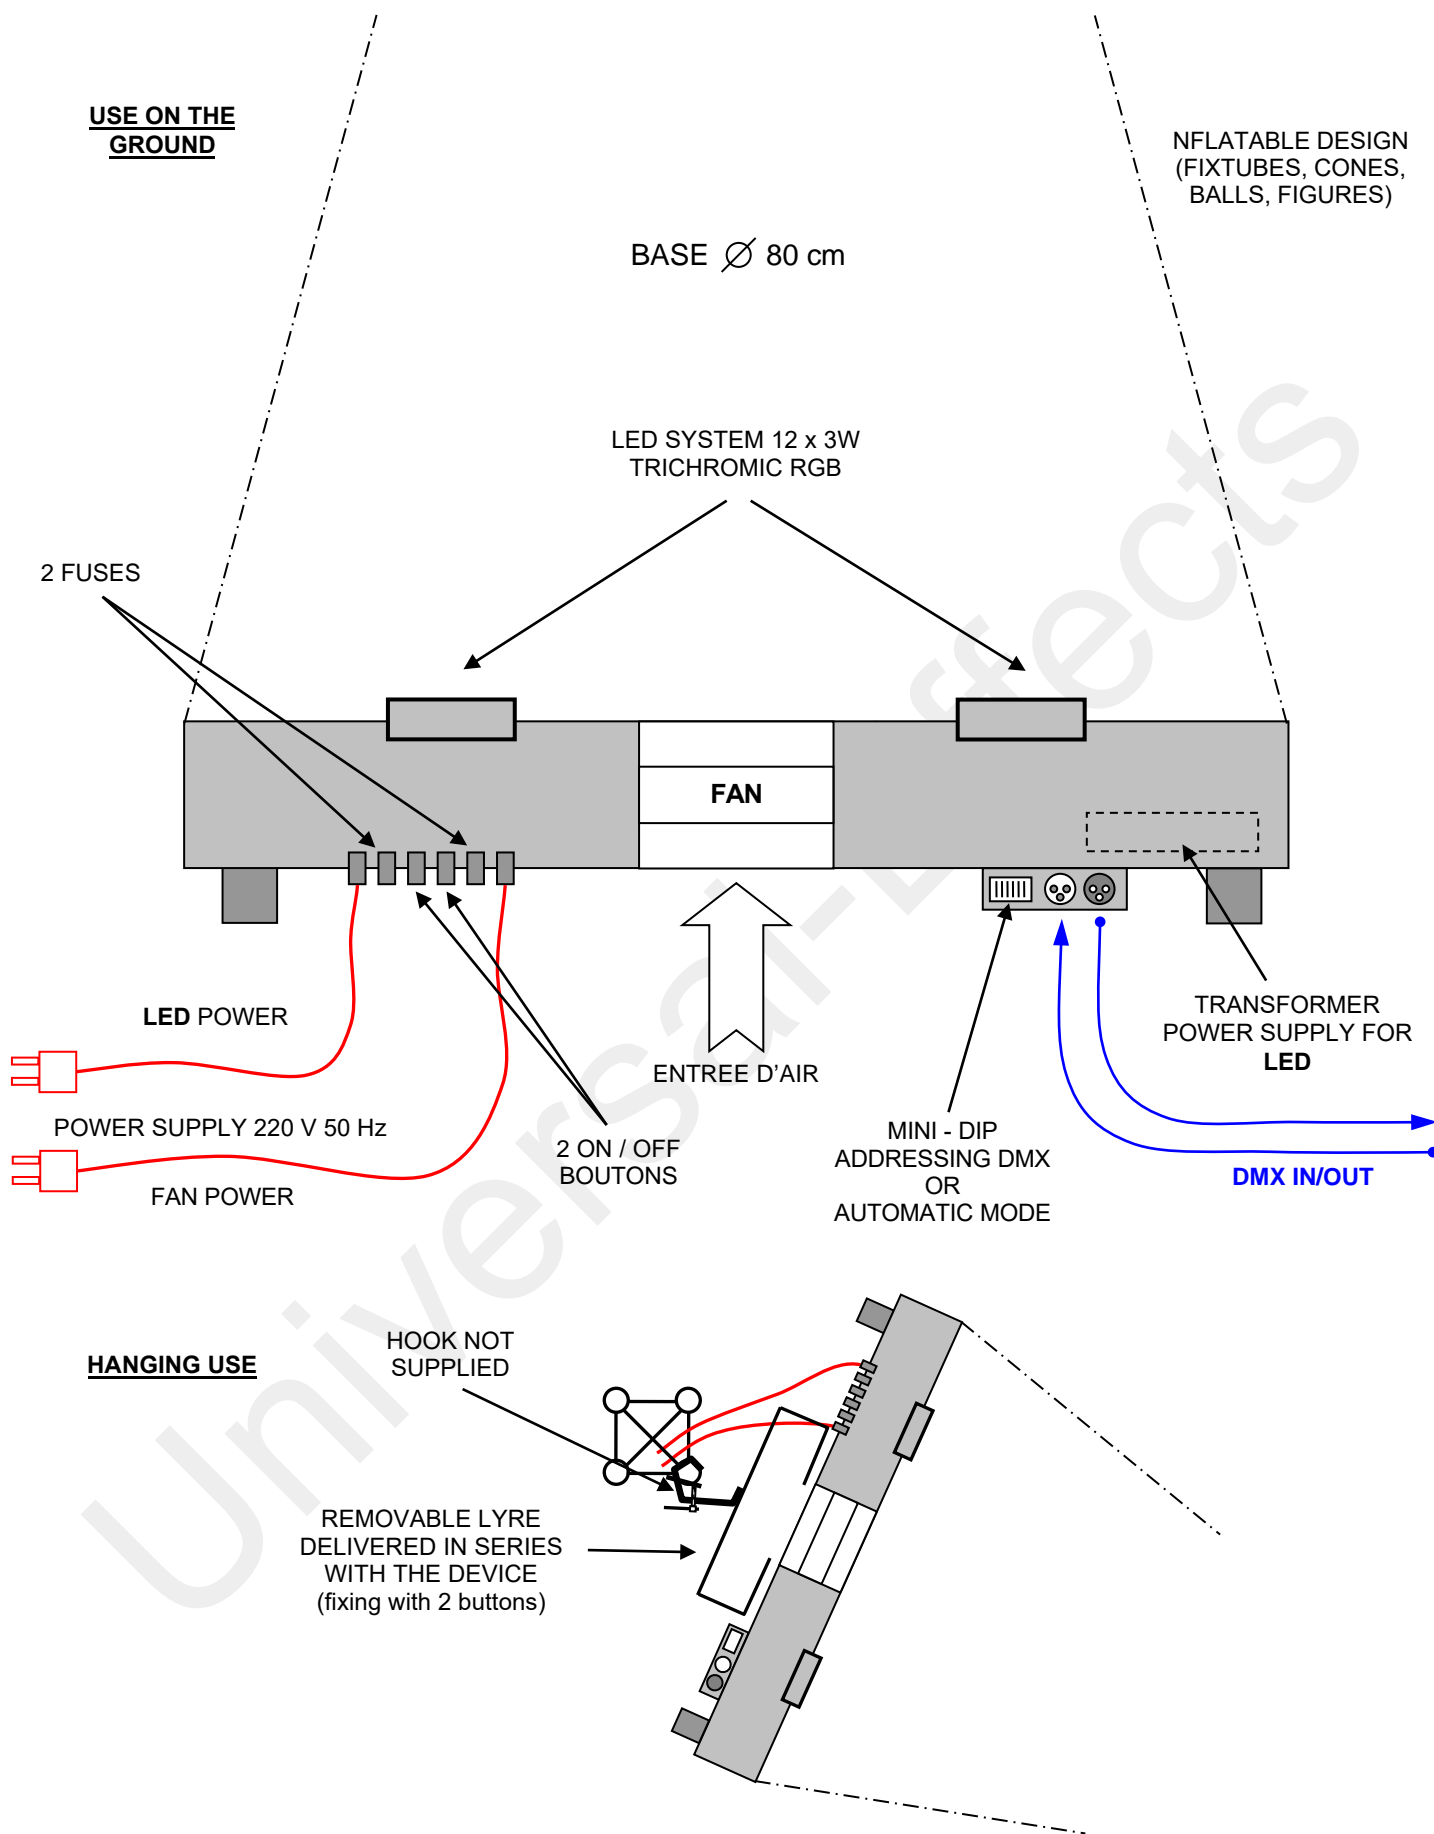

TECHNICAL DIAGRAM – AROMADESIGN DECOAIR LED 800

SCREWS & STAINLESS HARDWARE - ALUMINUM BODY - LITTLE NOISE