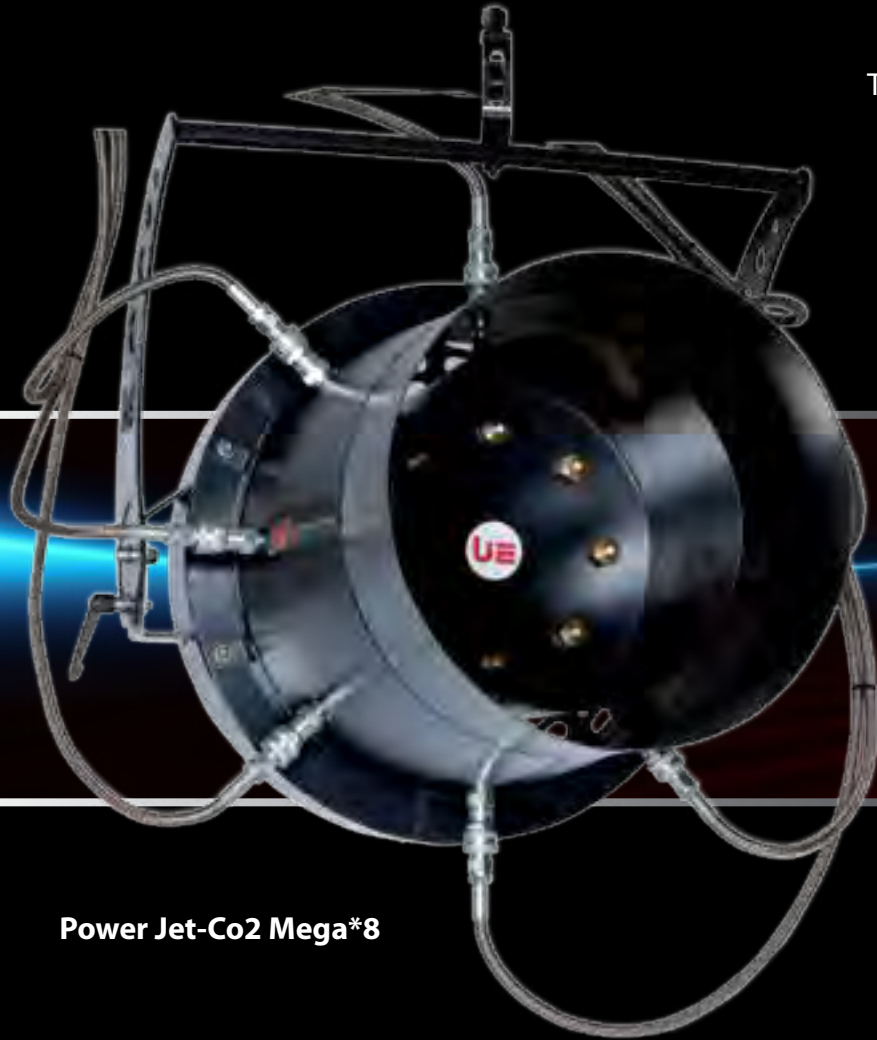

Power Jet-Co2 Mega*8

8 gas input for 8 injection Nozzles

Power Jet-Co2 Mega*8

The Power Jet-Co2 Mega is the most powerful version ever built in series, to achieve a huge effect of Co2 shooting. With a size of cannon of 50cm, an injection with 4 or 8 nozzles, and an integrated Venturi Effect in order to increase the flow, you will discover the ultimate advance of this technology. The result is really amazing !