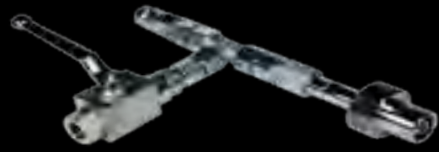

Choice your High-Pressure **Accessories**

Splitter & **C**oupler

Our systems are highly secure connections, and all set for high pressure up to 200bar. They are perfectly adapted to the environment for entertainment shows. The bottle connections are available in European, American, Russian or Chinese version.

Connection **S**ystem