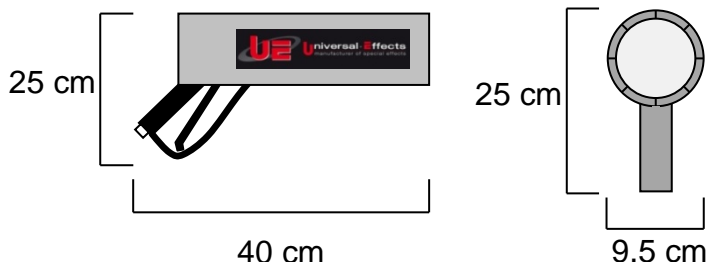

NECESSARY ACCESSORIES :

- 1 x UE Gas HP Pipe
- 1 x UE Connection for Co2 Bottle

OPTIONAL ACCESSORIES :

- Co2 Bottle Aluminium 5Kg
- Bottle Vest
- Laser Pen for Gun & Lancer Co2
- Maglite for Gun & Lancer Co2

CONSUMABLES :

Co2 Bottle.
Ask us for a list of our gas supplier partners.

Universal Effects, La qualité et l'innovation Fabriqué en France

Universal Effects est une Marque fabriquée et distribuée par la société Premium Factory SAS
1 Route Neuve, 71710 MONTCENIS - FRANCE | Email info@premiumfactory.eu | www.premiumfactory.eu
Société Anonyme Simplifié au capital de 1 000 € | Siret 840 703 797 00018 | VAT Nr: FR47840703797