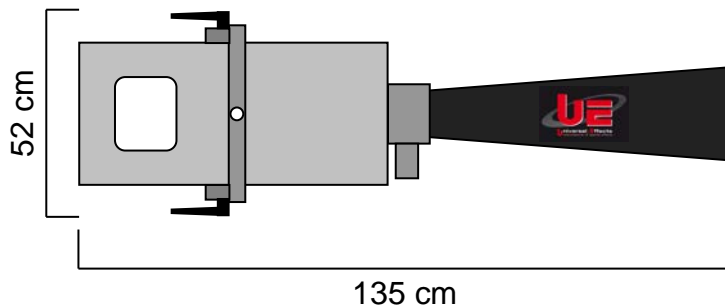

TECHNICAL DATASHEET

UE Extra Shooter 3"

Item Code : PFPOES001013

The EU Extra Shooter is a compact machine with confetti projection by a small venturi tube. Designed to be suspended or placed, it is powerful, very easy to use and very efficient.

Use multiple machines on a scenic grill and the effect will be spectacular.

Confetti can be thrown at a range of 8 to 12m. You can electronically control the shots with the following optional accessories: Power Electrovalve Eco and Power Box DMX-512 Extra-Shooter.

NOMENCLATURE :

- 1 x UE Extra Shooter 3"
- 1 x Output tube

TECHNICAL SPECIFICATIONS :

Size : 135 x 52 x 50 cm

Weight : 10.2 Kg

Use with Co2 gas.
High pressure 50B / m.

FEATURES :

Projection from 8 to 12m with the use of Co2 gas in a high pressure bottle 50 Bar.