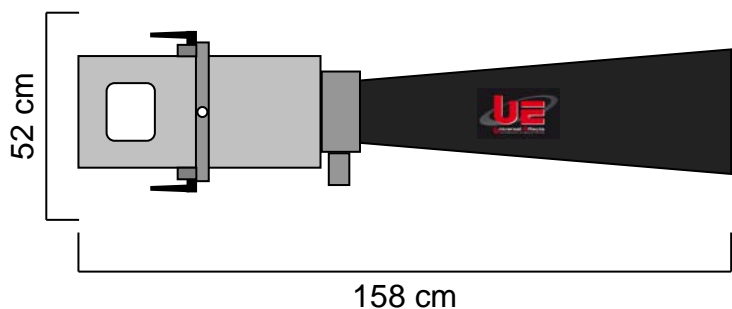

TECHNICAL DATASHEET

UE Extra Shooter 6"

Item Code : PFPOES001013

The EU Extra Shooter 6 "is a compact, confetti-projection machine with a large venturi tube designed to be suspended or placed, it is powerful, very easy to use and very efficient. Scenic grill and the effect will be spectacular. Confetti can be thrown at a range of 12 to 15 m. You can electronically control the shots with the following optional accessories: Power Electrovalve Eco and Power Box DMX-512 Extra-Shooter.

NOMENCLATURE :

- 1 x UE Extra Shooter 6"
- 1 x Output Tube

TECHNICAL SPECIFICATIONS :

Size : 158 x 52 x 50 cm

Weight : 13.6 Kg

Use with Co2 gas.
High pressure 50B / m.

FEATURES :

Projection of 12 to 15m with the use of Co2 gas in 50 Bar high pressure bottle.