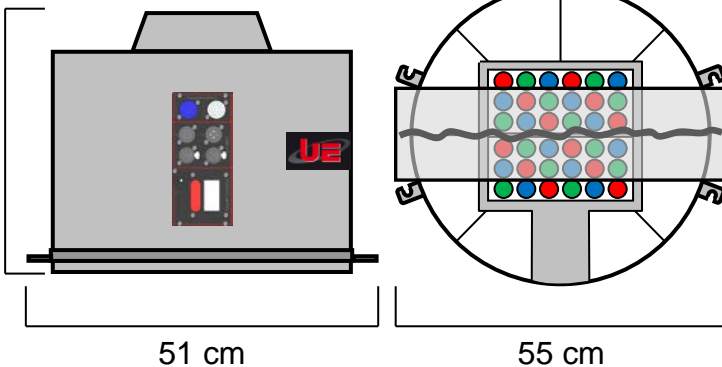

TECHNICAL DATASHEET

UE Head AirFlame 500 LED HP

Item Code : PFPFAF002224

The EU Head AirFlame Led allows you to create a decorative and powerful visual effect for the event.

This version is equipped with 36 x 3 W Tri-color HP RGB lighting that gives you full control of the color and intensity you want. You can control the head via DMX-512 link or use the internal programs.

NOMENCLATURE :

- 1 x UE Head AirFlame 500 LED HP
- 1 x Flame Holder
- 1 x Silk Flame 5m
- 1 x Strapping for Inflatables
- 1 x Power Cable 2m PowerCon

TECHNICAL SPECIFICATIONS :

Size : 38 x 55 x 51 cm
Weight : 9.8 Kg

Electrical Specifications :
230V – 50Hz – 150W – 0.7A

Equipped with a three-color LED system 36 x 3W RGB

FEATURES :

- Control in DMX and local mode.
- Removable flame holder.
- Delivered with a strapping for hanging Design Inflatable, Airships and Characters.
- Possibilities of flame heights: from 4 to 6m.
- Possibilities of fixtube heights from 6 to 12m.
- Possibilities of figure heights of 5m.