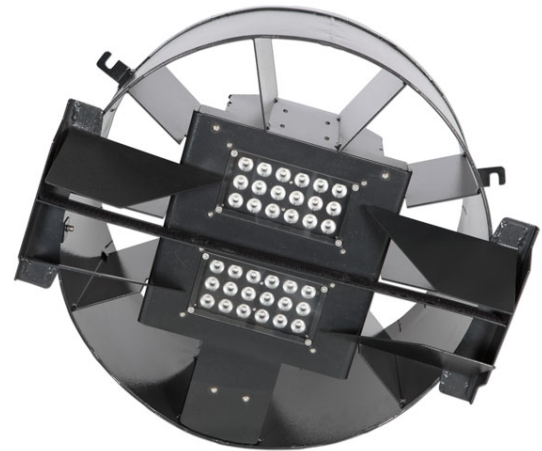

TECHNICAL DATASHEET

UE Head AirFlame 500 LED HP

Item Code : PFPFAF002224

The EU Head AirFlame Led allows you to create a decorative and powerful visual effect for the event.

This version is equipped with 36 x 3 W Tri-color HP RGB lighting that gives you full control of the color and intensity you want. You can control the head via DMX-512 link or use the internal programs.

The concept we have developed gives you the choice to use this head for 4 different effects: Flames of Silk, Windsock, Characters and Inflatable Forms such as cones. This head comes with 2 accessories included, a silk flame holder and a strapping for the inflatables.

NOMENCLATURE :

- 1 x UE Head AirFlame 500 LED HP
- 1 x Flame Holder
- 1 x Silk Flame 5m
- 1 x Strapping for Inflatables
- 1 x Power Cable 2m PowerCon

TECHNICAL SPECIFICATIONS :

Size : 38 x 55 x 51 cm
Weight : 9.8 Kg

Electrical Specifications :
230V – 50Hz – 150W – 0.7A

Equipped with a three-color LED system 36 x 3W RGB

FEATURES :

- Control in DMX and local mode.
- Removable flame holder.
- Delivered with a strapping for hanging Design Inflatable, Airships and Characters.
- Possibilities of flame heights: from 4 to 6m.
- Possibilities of fixtube heights from 6 to 12m.
- Possibilities of figure heights of 5m.