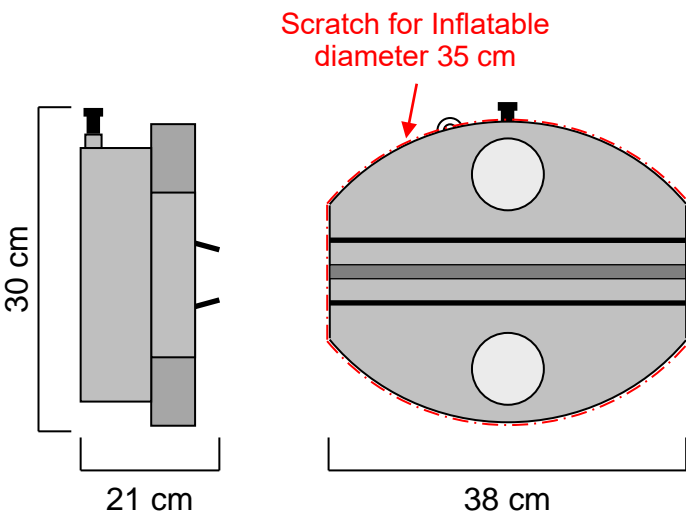

TECHNICAL DATASHEET

UE Head AirFlame Tube Light

Item Code : PFPTAF007011

The UE Head AirFlame Tube creates a stunning torch effect or silk flame that can be used both on the ground and on the floor. It is also equipped to scratch an inflatable tube or a small character. This dual-use machine is very compact, made entirely of aluminum with a sober and innovative design.

NOMENCLATURE :

- 1 x UE Head AirFlame Tube
With connexion Harting

TECHNICAL SPECIFICATIONS :

Size : 21 x 30 x 38 cm
Weight : 2.4 Kg

Electrical Specifications :
230V – 50/60Hz – 150W – 0.7A - IP 44

Equipped with 2 lamps MR16-71W 10° + dichroic filters

FEATURES :

Can be hung in any position.
Delivered with a Flame of silk of 2m.
Possibilities of flame height from 1 to 4m.
Fixtube height possibilities from 1 to 3m.
Figure height possibilities of 2m.

CONSUMABLES :