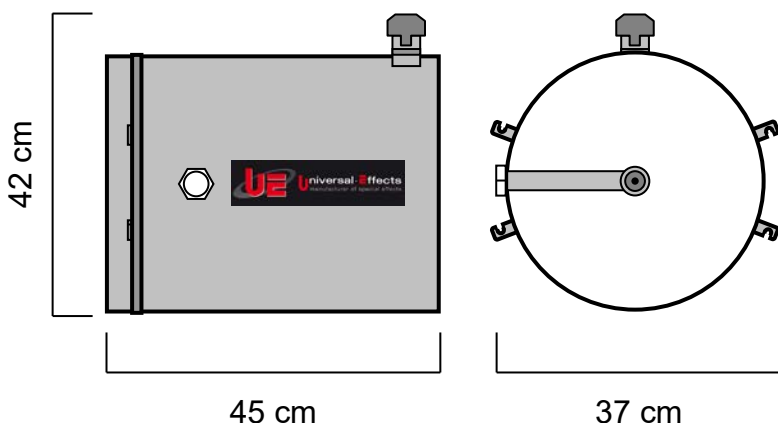

NOMENCLATURE :

- 1 x UE Head Mist & Rain 350

TECHNICAL SPECIFICATIONS :

Size : 45 x 37 x 42 cm
Weight : 5 Kg

NECESSARY ACCESSORIES :

Pump 350: Size : 42 x 23 x 37 cm
 Weight : 14,6 Kg
 Electrical Specifications:
 230V – 50Hz – 800W – 3,7A

Hose Kit : Lenght : 5 m and 7 m
 Weight : 5,6 kg

BASES USABLE :

- UE ST- Base 350
- UE XT- Base 350

CONSUMPTION :

- On UE ST / XT- Base 350 projection of mist cloud at 6m.
- Water consumption with the mist nozzle: 3L / mn
- On EU ST / XT- Base 350 rain projection at 6m.
- Water consumption with the rain nozzle: 47L / mn