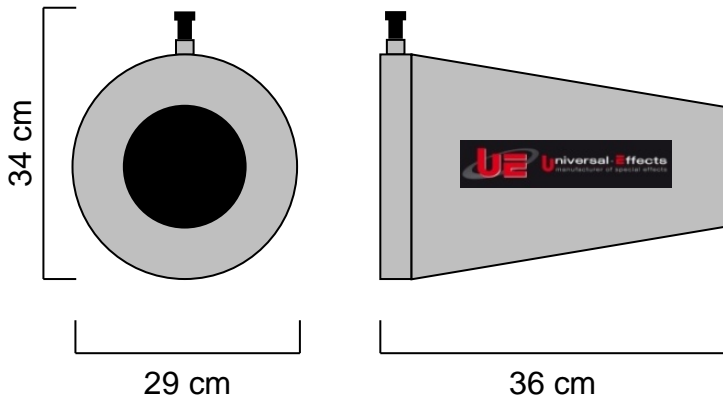

## UE Head Volcano Tube

Item Code : PFPTPJ007020

The UE Head Volcano Tube is a compact head with confetti projection and vertical paper snow (like a volcano). Low noise and very reliable, with a powerful ventilation system, it is very easy to use. Working perfectly with stage confetti, it allows you to perform very professional services.

### NOMENCLATURE :

- 1 x UE Head Volcano Tube

### TECHNICAL SPECIFICATIONS :

Size : 36 x 29 x 34 cm  
Weight : 4 Kg

### FEATURES :

Projection of confetti from 4 to 5m vertically.  
Filling from above.