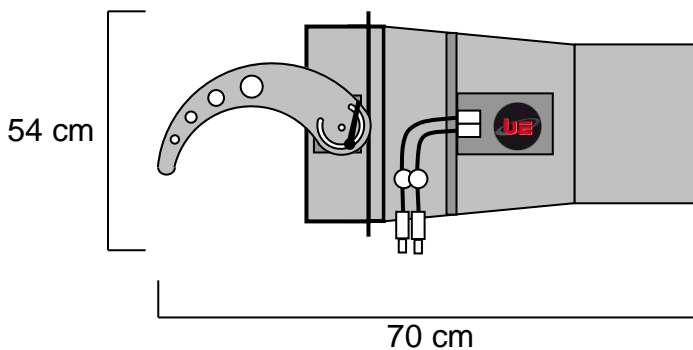

- La UE Jet-Co2 Duo, equipped with 2 nozzles.
- La UE Jet-Co2 Quattro, equipped with 4 nozzles.
- La UE Jet-Co2 Mega, equipped with 8 nozzles.

NOMENCLATURE :

- 1 x UE Jet-Co2 Duo DMX

TECHNICAL SPECIFICATIONS :

Size : 70 x 60 x 54 cm

Weight : 13.6 Kg

Electrical Specifications :
230V – 50Hz – 22W – 0.1A

FEATURES :

Equipped with 2 nozzles for shooting Co2

NECESSARY ACCESSORIES:

- 2 x UE Connection System
- 2 x Connection Eco
- 2 x Pipes of the range UE HP-Pipe
- 1 x Cable of the range UE Detector Cable
- 1 x UE Interface Security Pack
- 1 x UE Detector of Co2