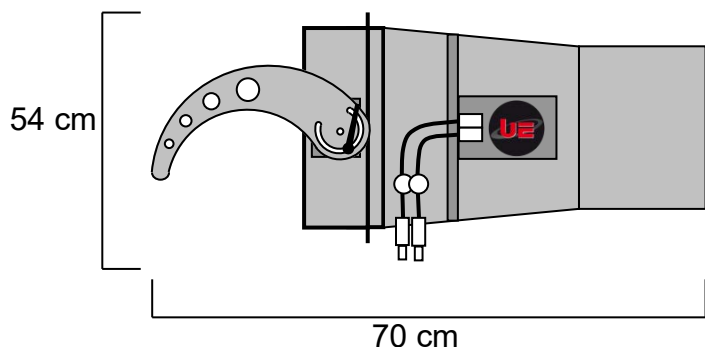

TECHNICAL DATASHEET

UE Jet-Co2 Duo STD

Item Code : PFPOJC001217

Superb effects of cold, powerful and wide smoke shots that disappear instantly! Intended for Shows, Stage, Theater, TV & Nightclubs, they are simple to install, easy to move. The range consists of 3 products:

- La UE Jet-Co2 Duo, equipped with 2 nozzles.
- La UE Jet-Co2 Quattro, equipped with 4 nozzles.
- La UE Jet-Co2 Mega, equipped with 8 nozzles.

NOMENCLATURE :

- 1 x UE Jet-Co2 Duo STD

TECHNICAL SPECIFICATIONS :

Size : 70 x 60 x 54 cm

Weight : 13 Kg

Electrical Specifications :
230V – 50Hz – 22W – 0.1A

FEATURES :

Equipped with 2 nozzles for shooting Co2

NECESSARY ACCESSORIES:

- 2 x UE Connection System
- 2 x Connection Eco
- 2 x Pipes of the range UE HP-Pipe
- 1 x Cable of the range UE Detector Cable
- 1 x UE Interface Security Pack
- 1 x UE Detector of Co2