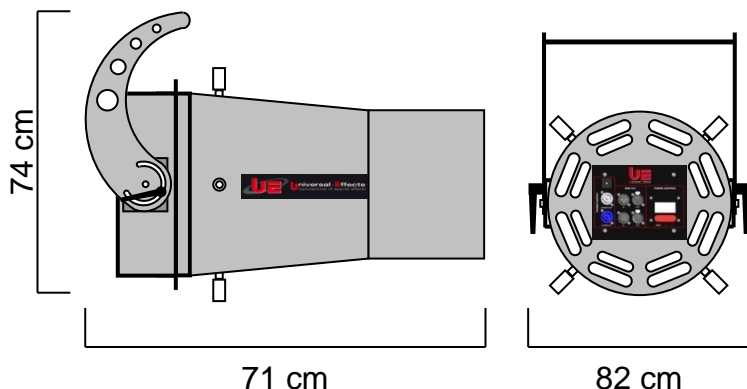

NECESSARY ACCESSORIES:

- UE HP-Pipe (length choice)
- UE Connection Co2

OPTIONAL ACCESSORIES :

- Cable of the range UE PowerCon Link.
- UE Gas Splitter 1-2 Chamber
- UE Detector of Co2
- UE Detector Cable
- UE Interface Security Pack

CONSUMABLES :

Co2 bottle with dip tube for liquid phase.
Ask us for a list of our gas supplier partners.

Universal Effects, La qualité et l'innovation Fabriqué en France