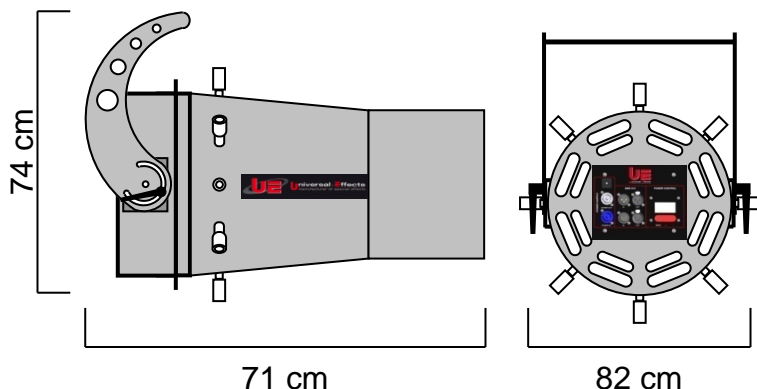

NECESSARY ACCESSORIES:

- UE HP-Pipe (length choice)
- UE Connection Co2

OPTIONAL ACCESSORIES :

- Cable of the range UE PowerCon Link.
- UE Gas Splitter 1-2 Chamber
- UE Detector of Co2
- UE Detector Cable
- UE Interface Security Pack

CONSUMABLES :

Co2 bottle with dip tube for liquid phase.
Ask us for a list of our gas supplier partners.

Universal Effects, La qualité et l'innovation Fabriqué en France