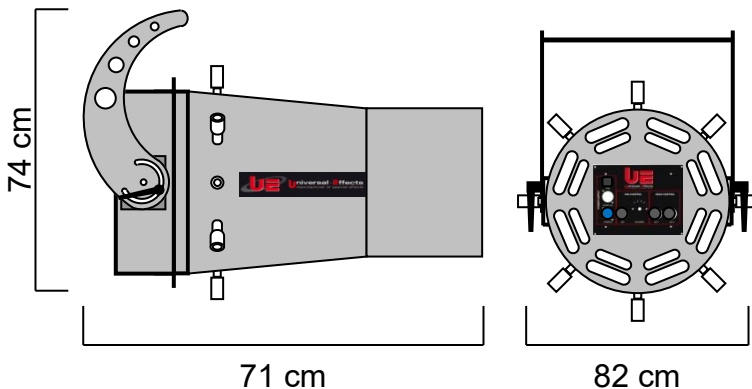

NECESSARY ACCESSORIES:

- UE HP-Pipe (length choice)
- UE Connection Co2

OPTIONAL ACCESSORIES :

- Cable of the range UE PowerCon Link.
- UE Gas Splitter 1-2 Chamber
- UE Detector of Co2
- UE Detector Cable
- UE Interface Security Pack

CONSUMABLES :

Co2 bottle with dip tube for liquid phase.
Ask us for a list of our gas supplier partners.

Universal Effects, La qualité et l'innovation Fabriqué en France

Universal Effects est une Marque fabriquée et distribuée par la société Premium Factory SAS
1 Route Neuve, 71710 MONTCENIS - FRANCE | Email info@premiumfactory.eu | www.premiumfactory.eu
Société Anonyme Simplifiée au capital de 1 000 € | Siret 840 703 797 00018 | VAT Nr: FR47840703797