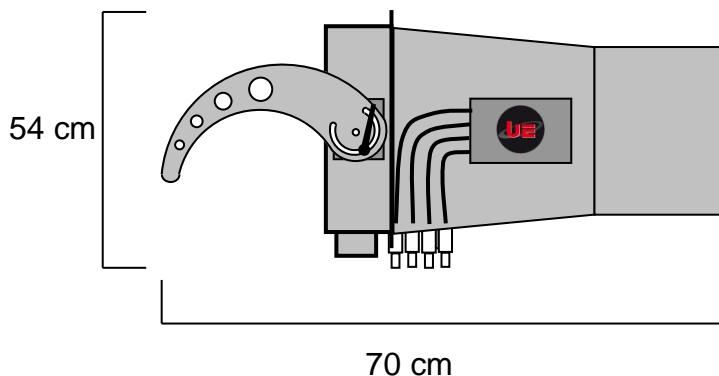

- La UE Jet-Co2 Duo, equipped with 2 nozzles.
- La UE Jet-Co2 Quattro, equipped with 4 nozzles.
- La UE Jet-Co2 Mega, equipped with 8 nozzles.

NOMENCLATURE :

- 1 x UE Jet-Co2 Quattro STD

TECHNICAL SPECIFICATIONS :

Size : 70 x 60 x 54 cm

Weight : 14.8 Kg

Electrical Specifications :
230V – 50Hz – 44W – 0.2A

FEATURES :

Equipped with 4 nozzles for shooting Co2

NECESSARY ACCESSORIES:

- 4 x UE Connection System
- 4 x UE Connection Eco
- 4 x Pipes of the range UE HP-Pipe
- 1 x Cable of the range UE Detector Cable
- 1 x UE Interface Security Pack
- 1 x UE Detector of Co2