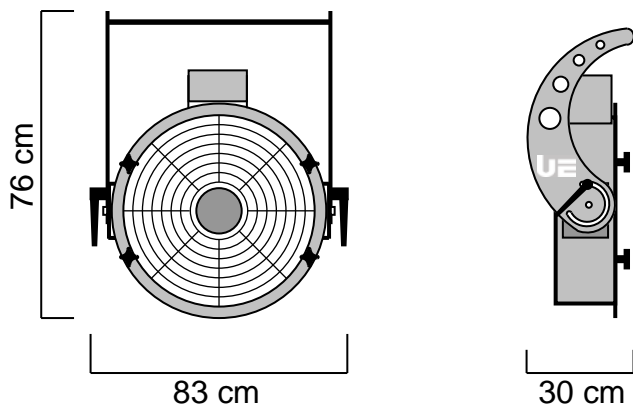

TECHNICAL DATASHEET

UE K- Base 500 DMX

Item Code : PFPFBA001211

The UE K-Base 500 DMX is compact, economical and quiet. It is intended for small and medium fixed or mobile installations and visual performances with virtual flames and inflatable Designs. It allows individual or multiple use autonomously, disseminated within the lighting. The variation of the speed is electronically controllable locally and in DMX. The base is equipped with professional connectors and a resettable fuse.

NOMENCLATURE :

- 1 x UE K- Base 500 DMX
- 4 x Boutons de serrages pour les têtes
- 1 x PowerCon cable 5m

TECHNICAL SPECIFICATIONS :

Size : 30 x 83 x 76 cm

Weight : 19.8 Kg

Electrical Specifications :
230V – 50/60Hz – 355W – 1.5A – IP 44