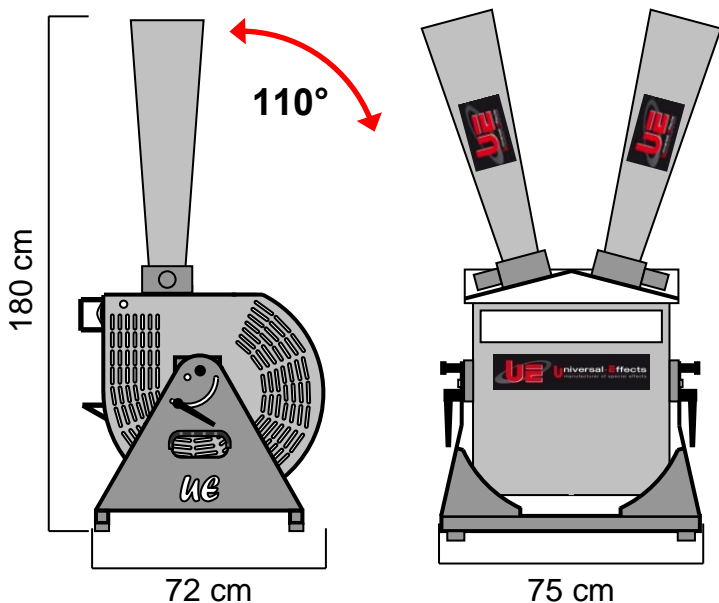

UE Mega Shooter

Item Code : PFPOMS001030

The EU Mega Shooter is a machine for double projection of confetti, propelled by Co2 or nitrogen (N2) by a large double venturi tube. Designed for use on the ground, its extreme power allows you to project up to 40kg of confetti at a height of 20 to 30 m. Thanks to its 2 tubes, the covered surface is very important. As an option you can electronically control the shots with the following accessories: Power Electrovalve Eco and Power Box DMX-512 Super Shooter.

NOMENCLATURE :

- 1 x UE Mega Shooter
- 2 x Outlet venturi tube

TECHNICAL SPECIFICATIONS :

Size : L 75 x W 72 x H 180 cm
Weight : 38.4 Kg

Attachable with optional hooks to be fixed under the base.
Operation in all positions except head down.

FEATURES :

Projection of 15 to 20 m with the use of Co2 gas in a 50 Bar high pressure bottle.

Projection of 20 to 30 m with the use of nitrogen gas in 200 bar high pressure bottle.

CONSUMABLES :

Bottle of Gaseous Co2 50 Bar