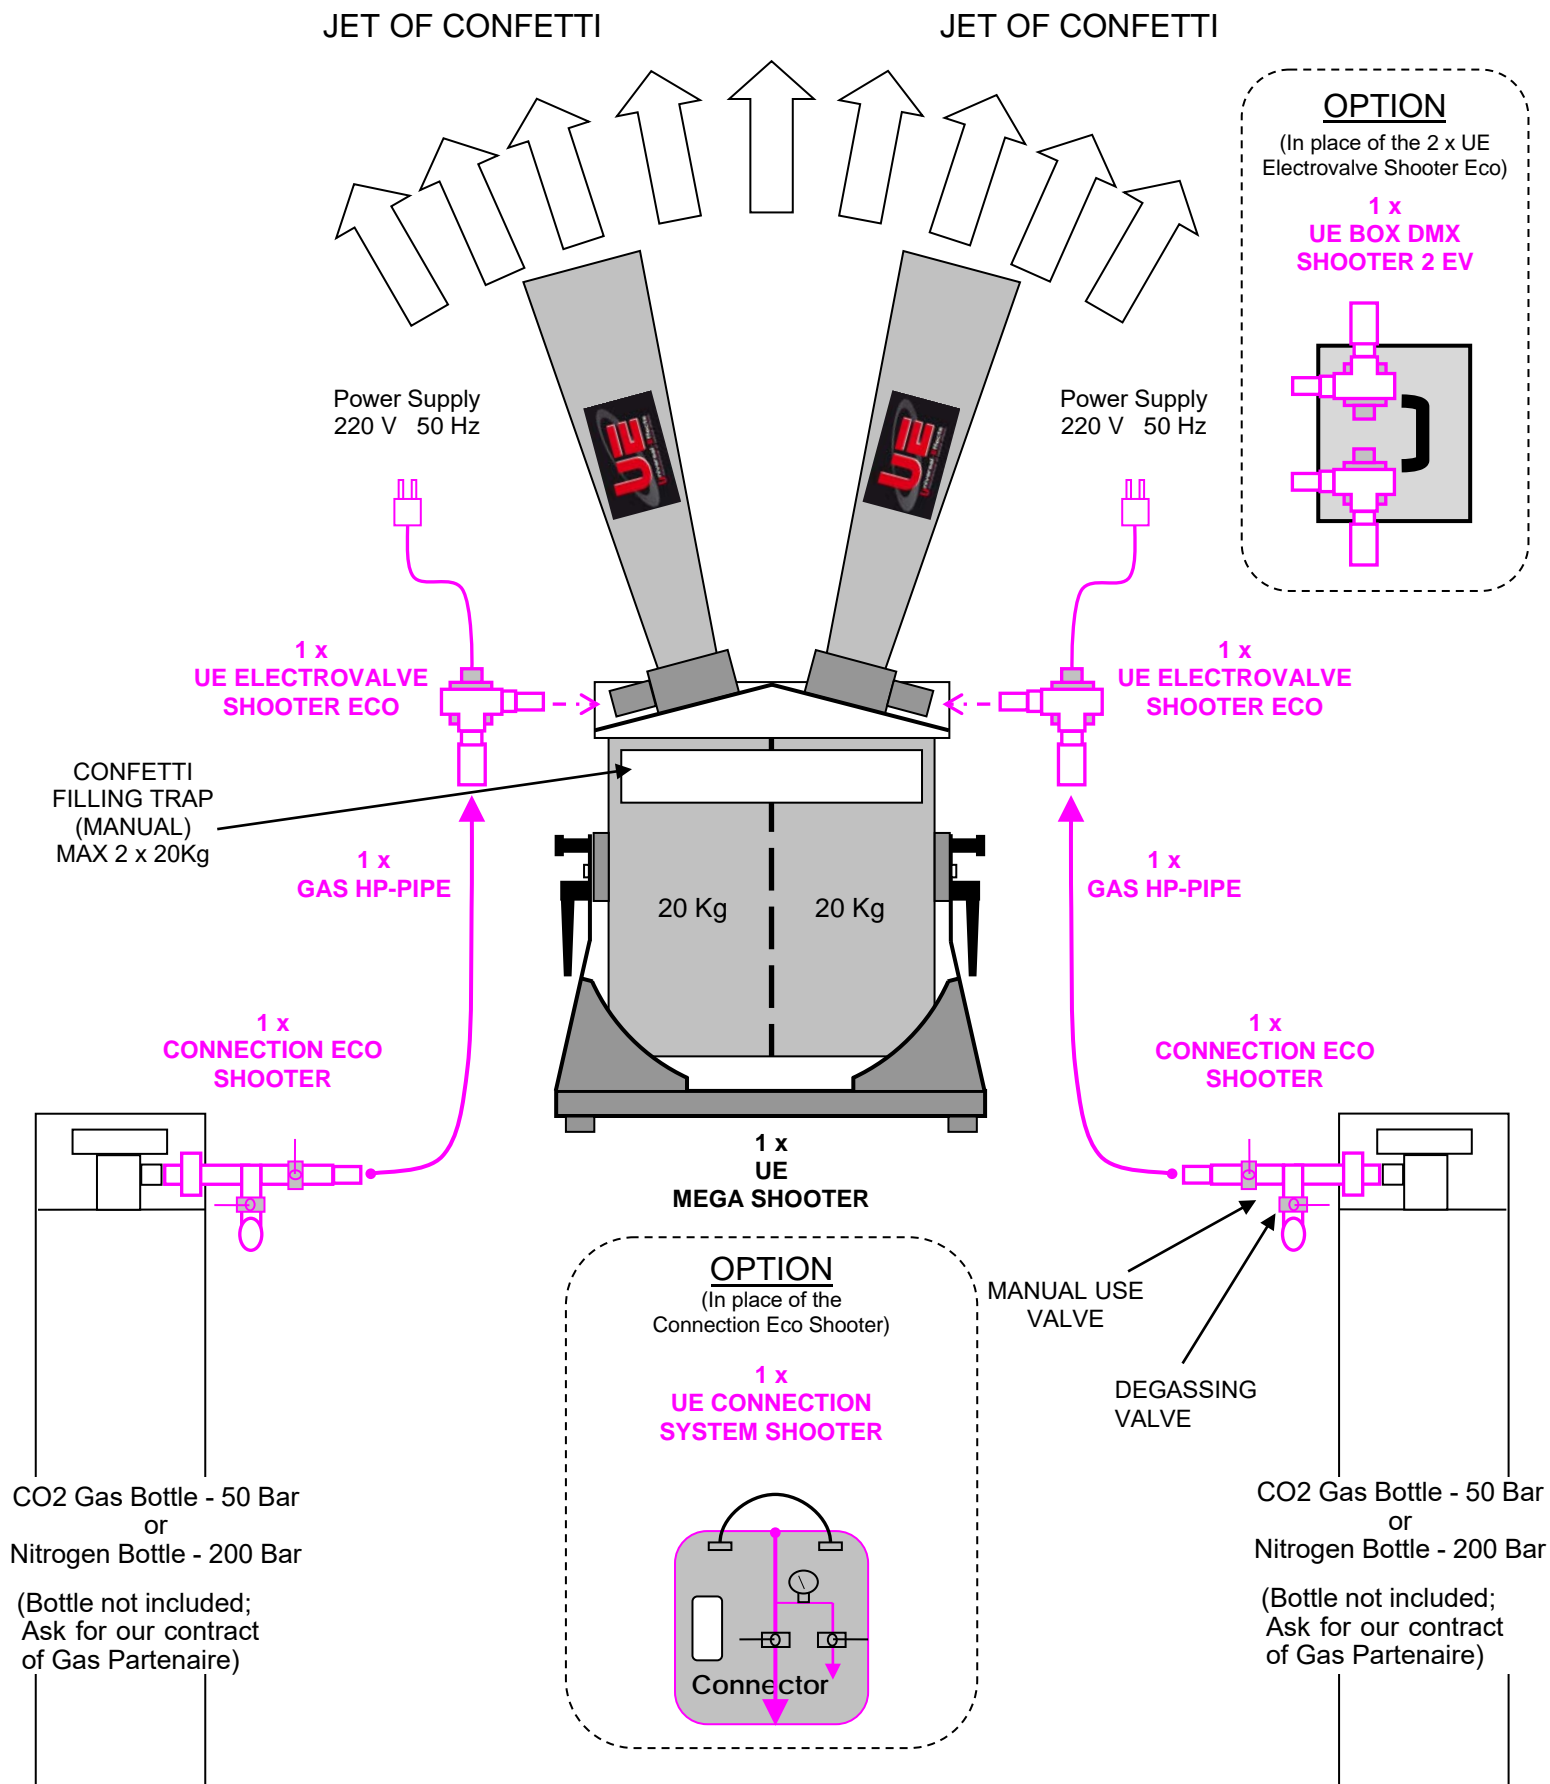

TECHNICAL DIAGRAM – UE MEGA SHOOTER Manual Use Version

TECHNICAL DIAGRAM – UE MEGA SHOOTER

(Example : Electric Usage Version)

SCREW & INOX HARDWARE - ALUMINUM BODY - HUGE CAPACITY

TECHNICAL DIAGRAM – UE MEGA SHOOTER + KIT DMX

SCREW & INOX HARDWARE - ALUMINUM BODY - HUGE CAPACITY

TECHNICAL DIAGRAM – UE MEGA SHOOTER DMX Use Version