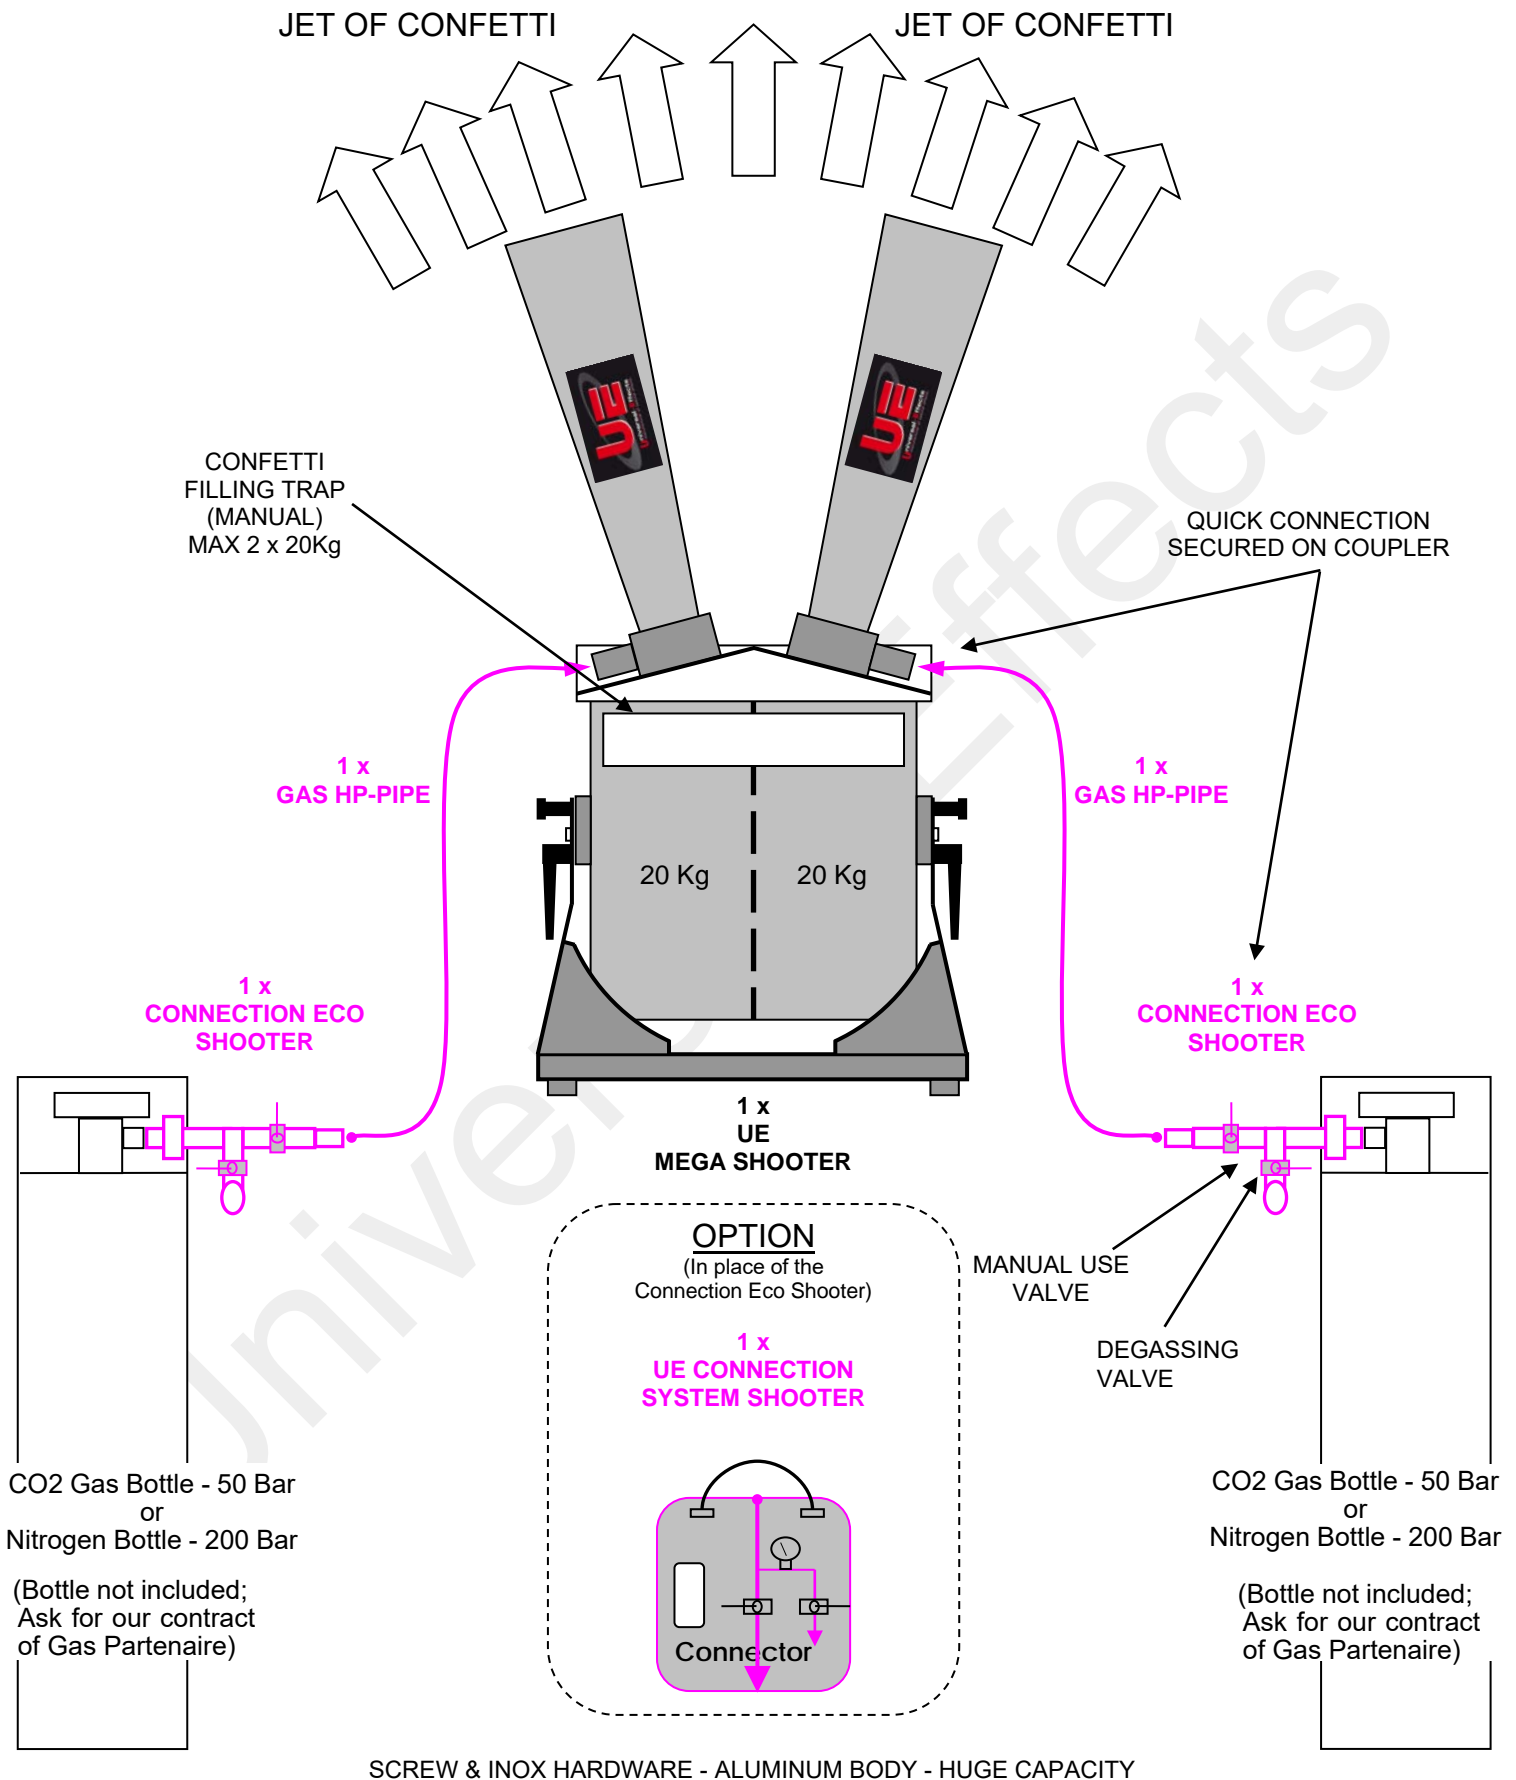

TECHNICAL DIAGRAM – UE MEGA SHOOTER Manual Use Version

TECHNICAL DIAGRAM – UE MEGA SHOOTER

(Example : Electric Usage Version)

SCREW & INOX HARDWARE - ALUMINUM BODY - HUGE CAPACITY

TECHNICAL DIAGRAM – UE MEGA SHOOTER + KIT DMX

SCREW & INOX HARDWARE - ALUMINUM BODY - HUGE CAPACITY

TECHNICAL DIAGRAM – UE MEGA SHOOTER DMX Use Version