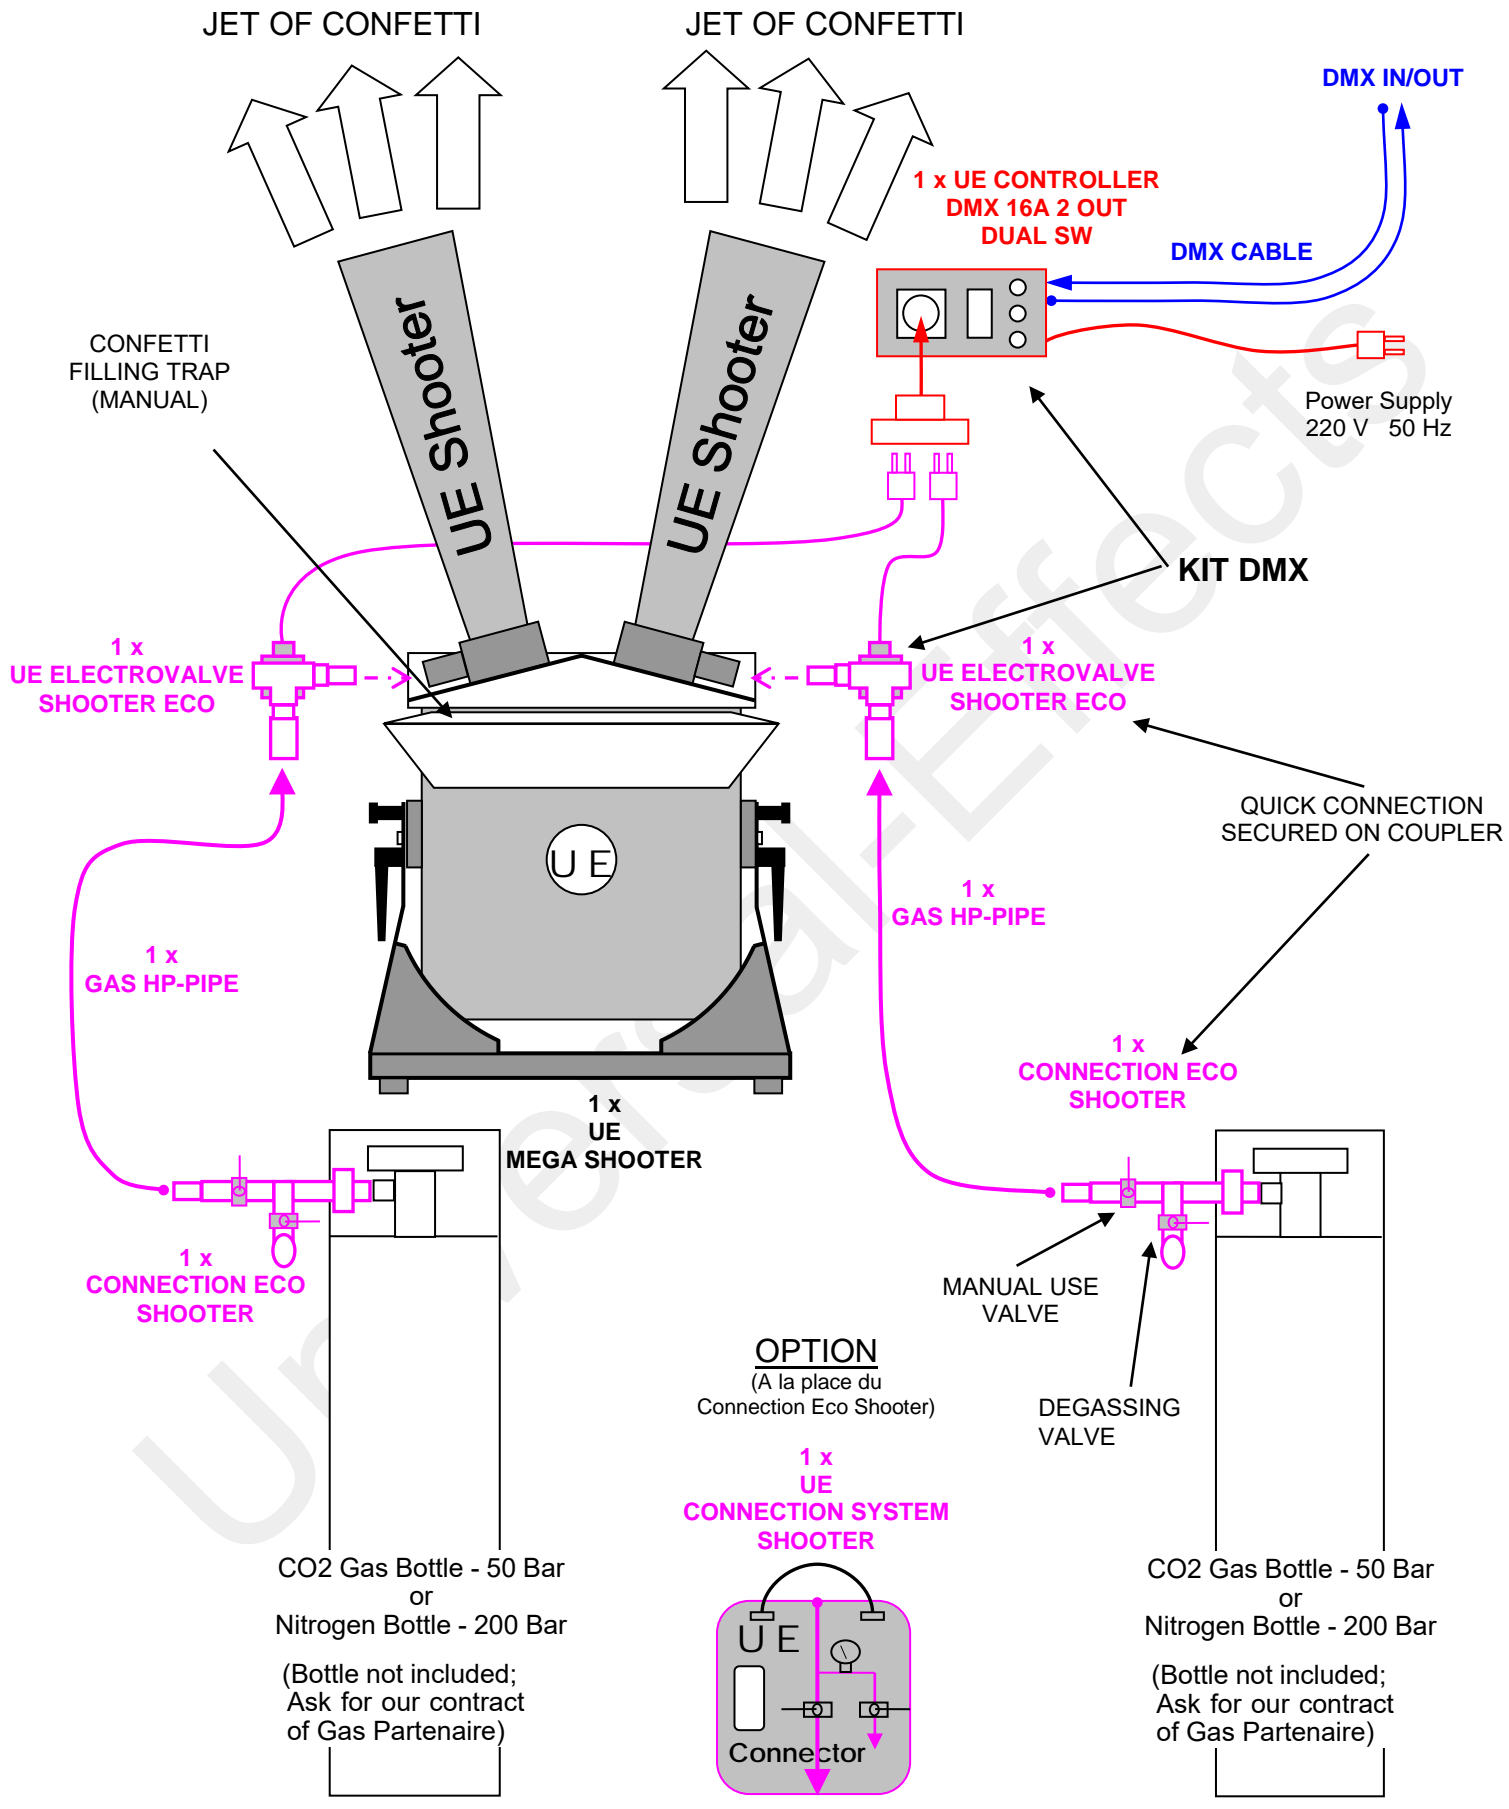

TECHNICAL DIAGRAM – UE MEGA SHOOTER Manual Use Version

TECHNICAL DIAGRAM – UE MEGA SHOOTER

(Example : Electric Usage Version)

SCREW & INOX HARDWARE - ALUMINUM BODY - HUGE CAPACITY

TECHNICAL DIAGRAM – UE MEGA SHOOTER + KIT DMX

SCREW & INOX HARDWARE - ALUMINUM BODY - HUGE CAPACITY

TECHNICAL DIAGRAM – UE MEGA SHOOTER DMX Use Version