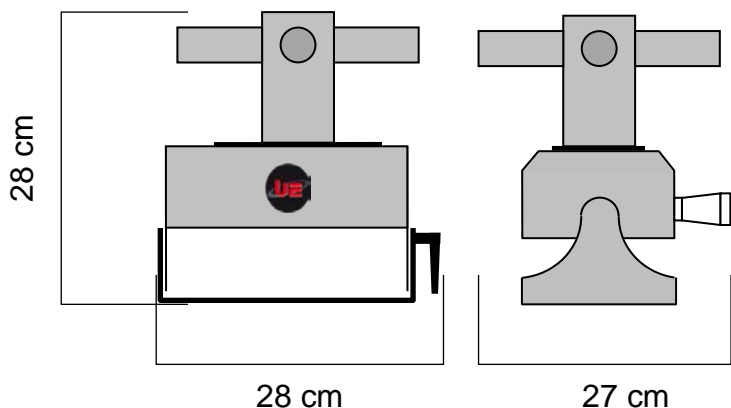

ACCESSORIES NEEDED :

- 1 x UE Gas HP Pipe
- 1 x UE Connection for Co2 Bottle

OPTIONAL ACCESSORIES :

- UE Head Narrow
- UE Head Wide
- UE Head Ball
- UE Head Blade
- UE Head Silent
- UEr Head Multijet
- UE Head Wall
- Câble UE PowerCon Link
- UE Gas Splitter 1-2 Chamber
- UE Ground Foot Mini-Stage
- UE Detector of Co2
- UE Detector Cable
- UE Interface Security Pack

CONSUMABLES :

Co2 bottle with dip tube for liquid phase.
Ask us for a list of our gas supplier partners.

Universal Effects, La qualité et l'innovation Fabriqué en France