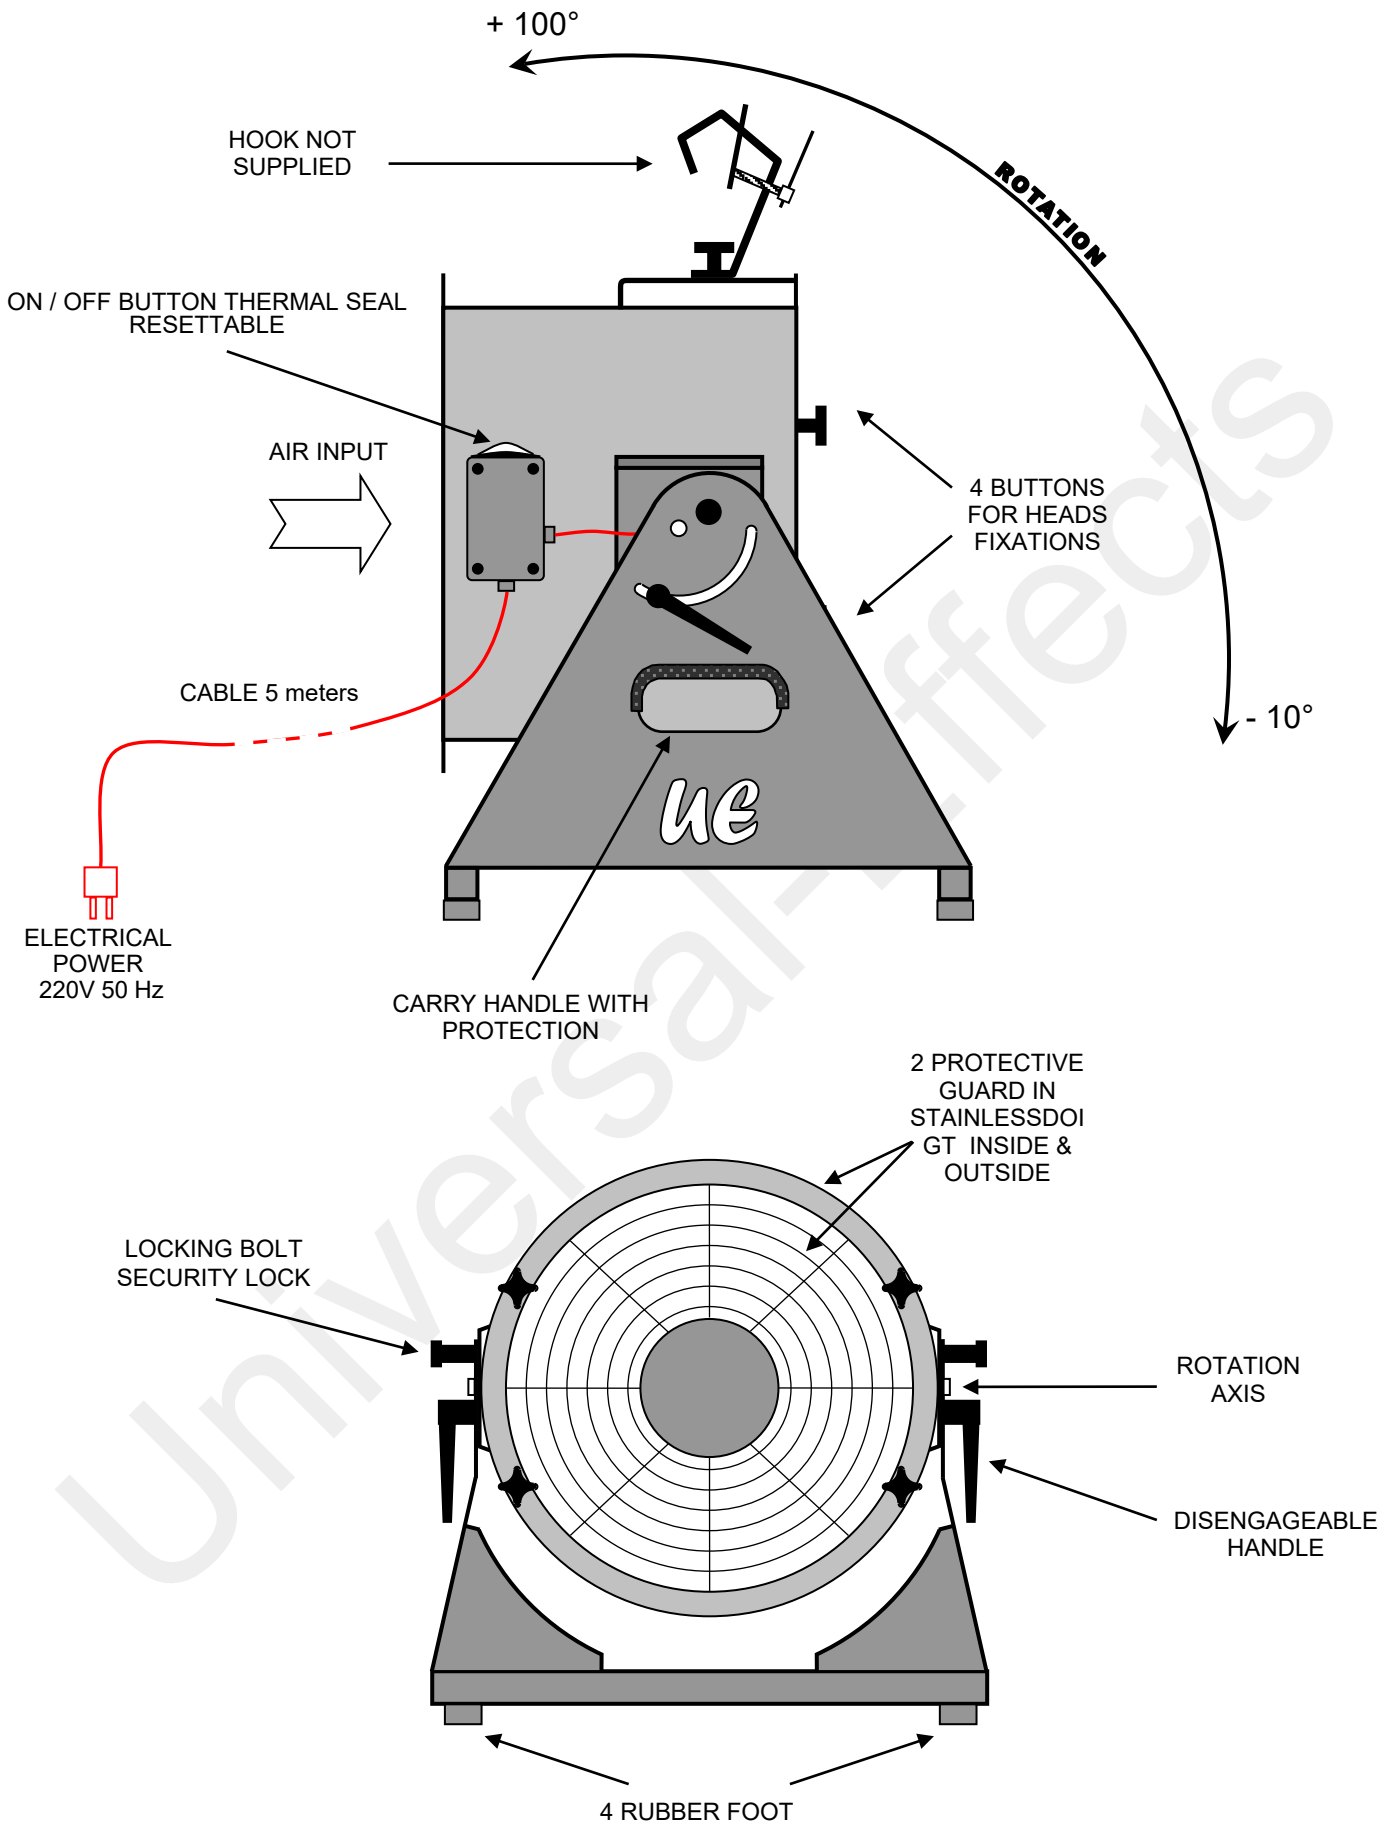

# TECHNICAL DIAGRAM – UE ST- BASE 350 & 500

SCREWS AND HARDWARE IN STAINLESS – ALUMINIUM BODY – VERY POWERFUL

# TECHNICAL DIAGRAM – UE ST- BASE 350 & 500 WITH 4 POSSIBLES OPTIONS

SCREWS AND HARDWARE IN STAINLESS – ALUMINIUM BODY – VERY POWERFUL