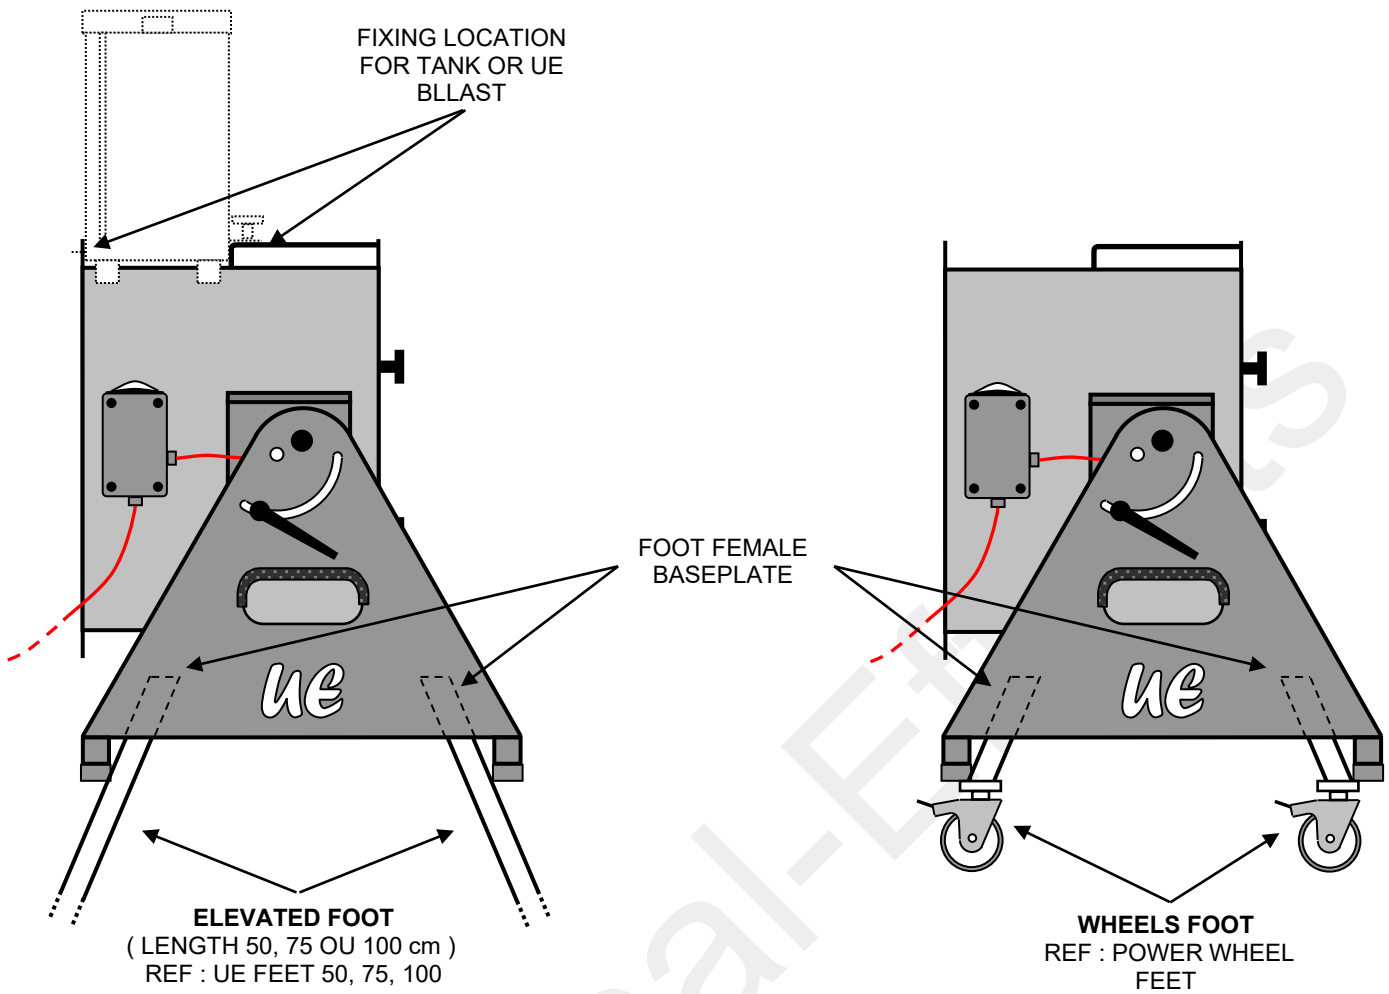

# TECHNICAL DIAGRAM – UE ST- BASE 350 & 500

SCREWS AND HARDWARE IN STAINLESS – ALUMINIUM BODY – VERY POWERFUL

# TECHNICAL DIAGRAM – UE ST- BASE 350 & 500 WITH 4 POSSIBLES OPTIONS

SCREWS AND HARDWARE IN STAINLESS – ALUMINIUM BODY – VERY POWERFUL