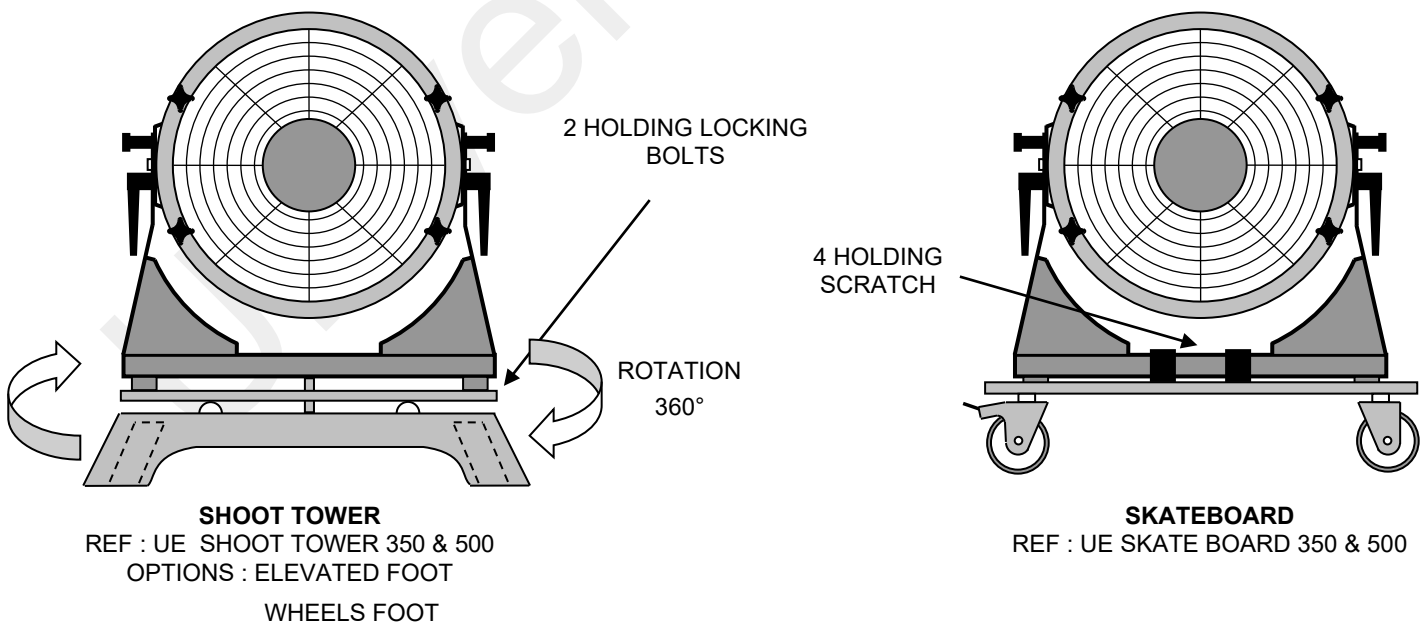

# TECHNICAL DIAGRAM – UE ST- BASE 350 & 500

SCREWS AND HARDWARE IN STAINLESS – ALUMINIUM BODY – VERY POWERFUL

# TECHNICAL DIAGRAM – UE ST- BASE 350 & 500 WITH 4 POSSIBLES OPTIONS

SCREWS AND HARDWARE IN STAINLESS – ALUMINIUM BODY – VERY POWERFUL