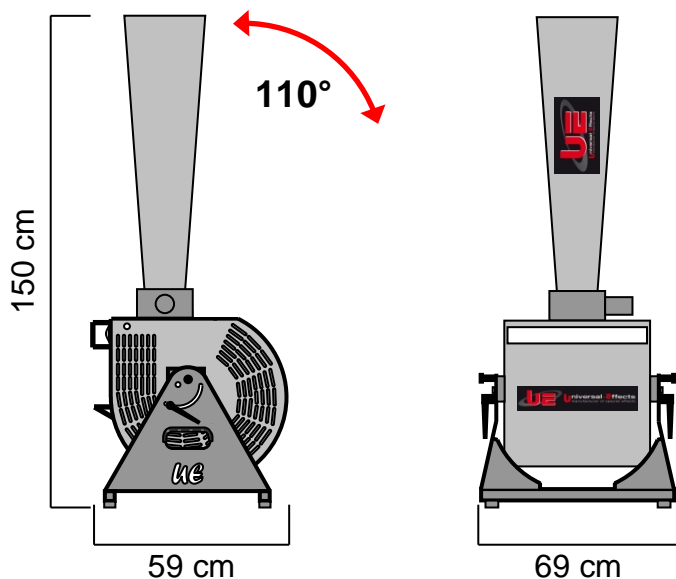

## UE Super Shooter

Item Code : PFPOES001020

The EU Super Shooter is a confetti projection machine powered by CO2 or nitrogen (N2) by a large venturi tube. Designed to be used on the ground, it is very powerful and allows you to project up to 20kg of confetti at a height of 20 to 30 m, in less than a minute. As an option you can electrically control the shots with the following accessories: Power Eco Electro Valve and Power Box DMX-512 Super Shooter.

### TECHNICAL SPECIFICATIONS :

Size : L 69 x W 59 x H 150 cm

Weight : 18.8 Kg

### FEATURES :

Projection of 15 to 20m with the use of Co2 gas in 50 Bar high pressure bottle.

Projection of 20 to 30m with the use of nitrogen gas in 200 Bar high pressure bottle.