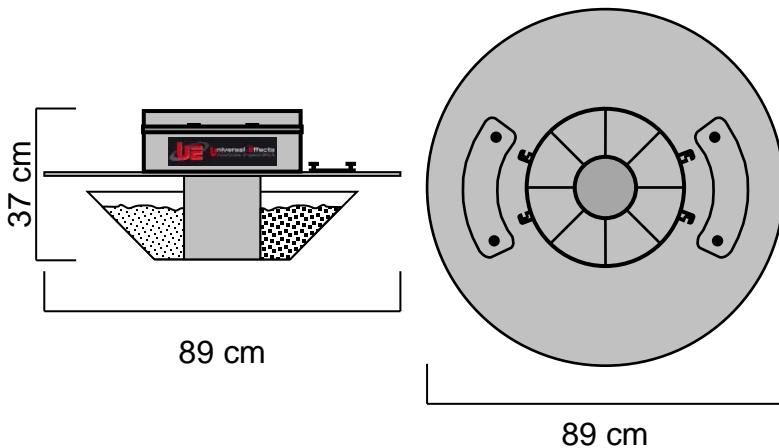

UE Head Striptease 350

Item Code : PFPJPJ001117

The UE Striptease is specially designed to create a falling Snow Paper effect, a rain of stage confetti or silver glitter. This machine spreads the effect on a very targeted area. Perfect for fashion shows or stage effects. With the use of a dimmer, the flow is adjustable at will.

NOMENCLATURE :

- 1 x UE Head Striptease 350

TECHNICAL SPECIFICATIONS :

Size : 89 x 89 x 37

Weight : 10.2 Kg

Confetti tank capacity: from 3 to 4 kg depending on the consumable.

FEATURES :

Manual filling by the removable trapdoor of the top.

360 ° effect, projection from 3 to 5m.

BASE USABLE :

- UE K- Base 350

CONSUMPTION :

Duration of the effect from 2sec to 3min depending on the type of consumables and the speed variation.

CONSUMABLES :

Show Confetti, Snow Paper and Plastic, Glitter of Rain.

Universal Effects, La qualité et l'innovation Fabriqué en France