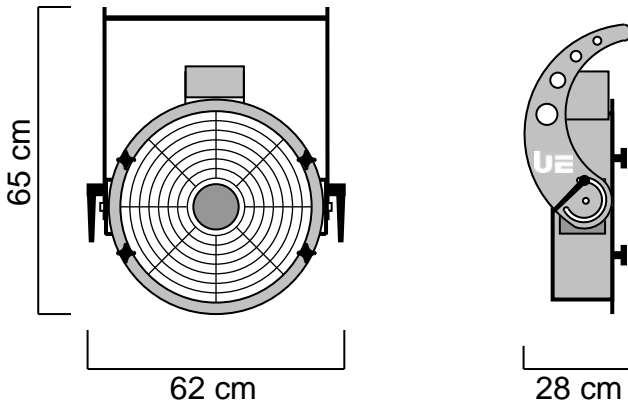

HEADS USABLES :

UE Head Foam 350

UE Head Snow 350

UE Head Twin 350

UE Head Fragances 350

UE Head Jet-Bubbles 350

UE Head Striptease 350

UE Head Wind 350

UE Head AirFlame 350

OPTIONAL ACCESSORIES :

- UE Ground Foot 350

Made of ALUMINUM and INOX, the UE K-Base 350 DMX is built to last. Each element has been chosen for its quality and efficiency.

Universal Effects, La qualité et l'innovation Fabriqué en France

Universal Effects est une Marque fabriquée et distribuée par la société Premium Factory SAS

1 Route Neuve, 71710 MONTCENIS - FRANCE | Email info@premiumfactory.eu | www.premiumfactory.eu

Société Anonyme Simplifiée au capital de 1 000 € | Siret 840 703 797 00018 | VAT Nr: FR47840703797