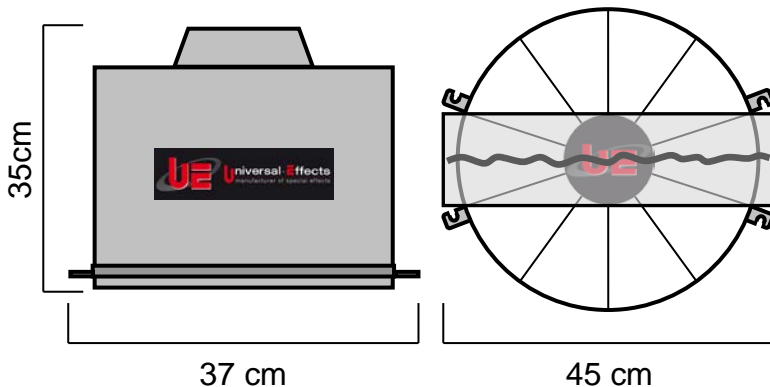

NOMENCLATURE :

- 1 x UE K- Base 350 STD
- 4 x Boutons de serrages pour les têtes
- 1 x PowerCon cable 5m

TECHNICAL SPECIFICATIONS :

Size : 28 x 62 x 65 cm

Weight : 13 Kg

Electrical Specifications :
230V – 50/60Hz – 355W – 1.55A – IP 44

NOMENCLATURE :

- 1 x UE Head AirFlame 350
- 1 x Flame Holder
- 1 x Silk Flame 3m
- 1 x Strapping for Inflatables

TECHNICAL SPECIFICATIONS :

Size : 35 x 45 x 37 cm
Weight : 6.2 Kg

FEATURES :

Removable flame holder.
Delivered with a strapping for hanging Design Inflatable, Airships and Characters.
Possibilities of flame heights: from 2 to 4m.
Possibility of fixtube heights from 3 to 6m.
Possibilities of height of figure of 3m.