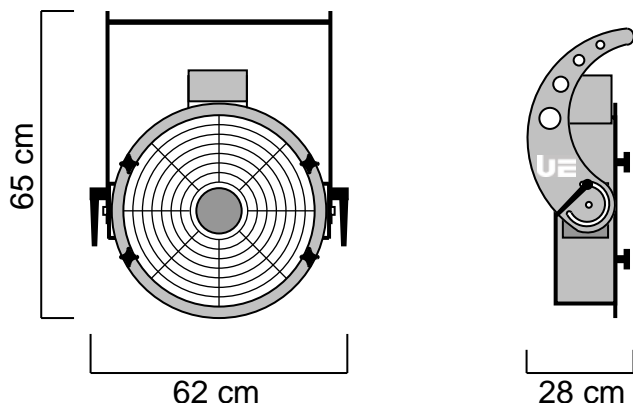

HEADS USABLES :

UE Head Foam 350	UE Head Jet-Bubbles 350
UE Head Snow 350	UE Head Striptease 350
UE Head Twin 350	UE Head Wind 350
UE Head Fragrances 350	UE Head AirFlame 350

OPTIONAL ACCESSORIES :

- UE Ground Foot 350

Made of ALUMINUM and INOX, the UE K-Base 350 STD is built to last. Each element has been chosen for its quality and efficiency.

Universal Effects, La qualité et l'innovation Fabriqué en France

Universal Effects est une Marque fabriquée et distribuée par la société Premium Factory SAS
1 Route Neuve, 71710 MONTCENIS - FRANCE | Email info@premiumfactory.eu | www.premiumfactory.eu
Société Anonyme Simplifiée au capital de 1 000 € | Siret 840 703 797 00018 | VAT Nr: FR47840703797