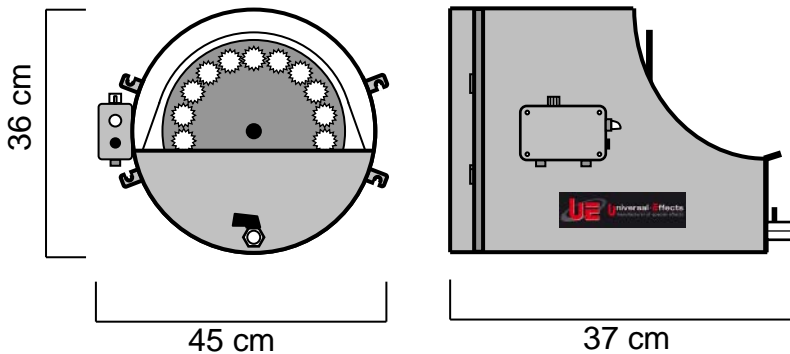

NOMENCLATURE :

- 1 x UE K- Base 350 STD
- 4 x Boutons de serrages pour les têtes
- 1 x PowerCon cable 5m

TECHNICAL SPECIFICATIONS :

Size : 28 x 62 x 65 cm

Weight : 13 Kg

Electrical Specifications :
230V – 50/60Hz – 355W – 1.55A – IP 44

Be amazed by this concept that creates a real big show.

Comes with two wheels for two effects: small bubbles with a diameter of 1.5 cm and large bubbles with a diameter of 3 cm.

NOMENCLATURE :

- 1 x UE Head Jet-Bubbles 350
- 2 x Bubble Wheels

TECHNICAL SPECIFICATIONS :

Size : 45 x 37 x 35 cm

Weight : 5.6 Kg

Electrical Specifications:

230V – 50Hz – 10W – 0.04A

Capacity : 5,3 L

FEATURES :

The head is equipped with an electric dimmer for the base. Delivered with 2 bubble wheels: a wheel with small holes and a wheel with large holes.