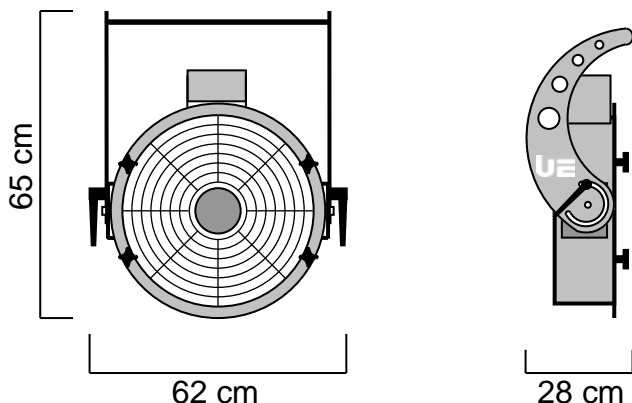

HEADS USABLES :

UE Head Foam 350	UE Head Jet-Bubbles 350
UE Head Snow 350	UE Head Striptease 350
UE Head Twin 350	UE Head Wind 350
UE Head Fragances 350	UE Head AirFlame 350

OPTIONAL ACCESSORIES :

- UE Ground Foot 350

Made of ALUMINUM and INOX, the UE K-Base 350 STD is built to last. Each element has been chosen for its quality and efficiency.

Universal Effects, La qualité et l'innovation Fabriqué en France

Universal Effects est une Marque fabriquée et distribuée par la société Premium Factory SAS
1 Route Neuve, 71710 MONTCENIS - FRANCE | Email info@premiumfactory.eu | www.premiumfactory.eu
Société Anonyme Simplifiée au capital de 1 000 € | Siret 840 703 797 00018 | VAT Nr: FR47840703797