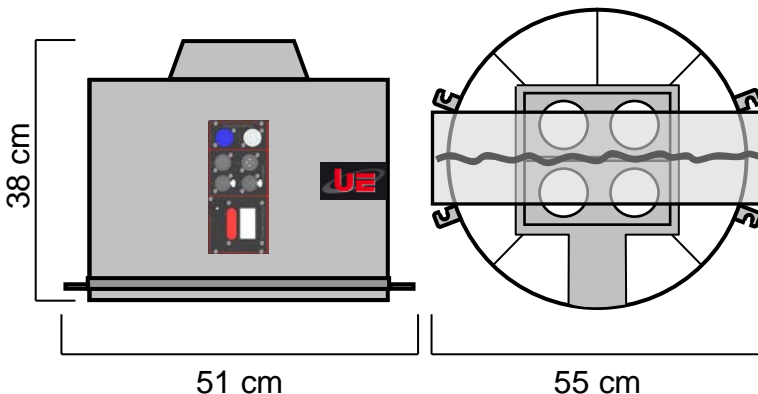

NOMENCLATURE :

- 1 x UE K- Base 500 DMX
- 4 x Boutons de serrages pour les têtes
- 1 x PowerCon cable 5m

TECHNICAL SPECIFICATIONS :

Size : 30 x 83 x 76 cm

Weight : 19.8 Kg

Electrical Specifications :
230V – 50/60Hz – 355W – 1.5A – IP 44

NOMENCLATURE :

- 1 x UE Head AirFlame 500 Light DMX
- 1 x Flame Holder
- 1 x Silk Flame 5m
- 1 x Strapping for Inflatables
- 1 x Power Cable 2m PowerCon

TECHNICAL SPECIFICATIONS :

Size : 38 x 55 x 51 cm
Weight : 9.6 Kg

Electrical Specifications :
230V – 50Hz – 300W – 1.3A

Equipped with 4 lamps MR16-71W 10° + dichroic filters

FEATURES :

Control in DMX and local mode.
Removable flame holder.
Delivered with a strapping for hanging Design Inflatable, Airships and Characters.
Possibilities of flame heights: from 4 to 6m.
Possibilities of fixtube heights from 6 to 12m.
Possibilities of figure heights of 5m.