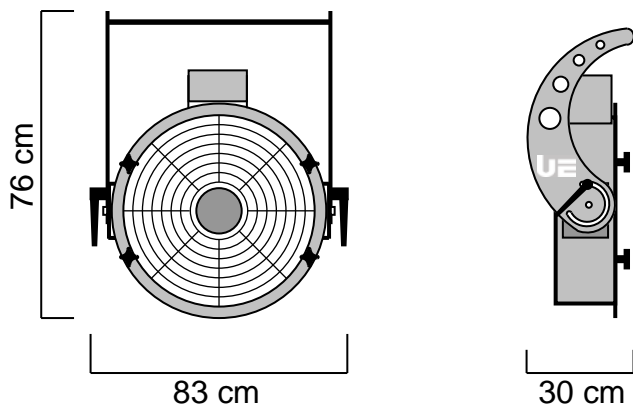

TECHNICAL DATASHEET

UE K- Base 500 DMX

Item Code : PFPFBA001211

The UE K-Base 500 DMX is compact, economical and quiet. It is intended for small and medium fixed or mobile installations and visual performances with virtual flames and inflatable Designs. It allows individual or multiple use autonomously, disseminated within the lighting. The variation of the speed is electronically controllable locally and in DMX. The base is equipped with professional connectors and a resettable fuse.

NOMENCLATURE :

- 1 x UE K- Base 500 DMX
- 4 x Boutons de serrages pour les têtes
- 1 x PowerCon cable 5m

TECHNICAL SPECIFICATIONS :

Size : 30 x 83 x 76 cm

Weight : 19.8 Kg

Electrical Specifications :
230V – 50/60Hz – 355W – 1.5A – IP 44

NOMENCLATURE :

- 1 x UE Head AirFlame 500 Light DMX
- 1 x Flame Holder
- 1 x Silk Flame 5m
- 1 x Strapping for Inflatables
- 1 x Power Cable 2m PowerCon

TECHNICAL SPECIFICATIONS :

Size : 38 x 55 x 51 cm
Weight : 9.6 Kg