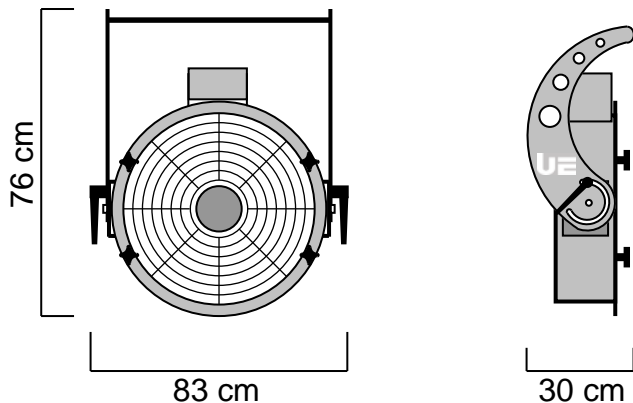

## UE K- Base 500 STD

Item Code : PFPFBA001221

The UE K-Base 500 STD is compact, economical and quiet. It is intended for small and medium fixed or mobile installations and visual performances with virtual flames and inflatable Designs. It allows individual or multiple use autonomously, disseminated within the lighting. The K-Power Base 500 STD incorporates a variation of speed and is equipped with professional connectors and a resettable fuse.

### TECHNICAL SPECIFICATIONS :

Size : 30 x 83 x 76 cm

Weight : 19.8 Kg

Electrical Specifications :  
230V – 50/60Hz – 355W – 1.5A – IP 44

Conforming to CE standards ERP 2015

### TECHNICAL SPECIFICATIONS :

Size : 38 x 55 x 51 cm  
Weight : 9 Kg