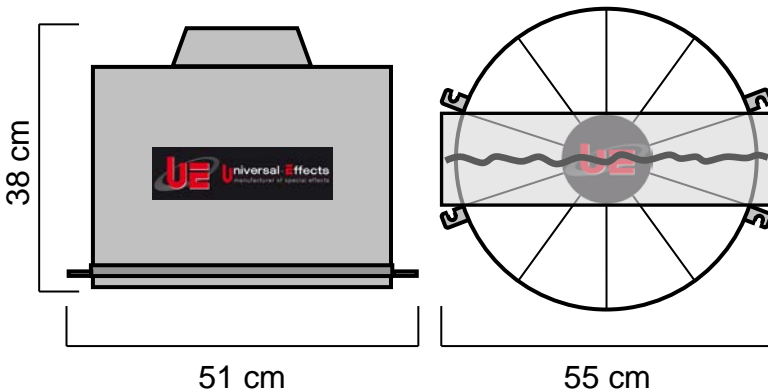

FEATURES :

Removable flame holder.
Delivered with a strapping for hanging Design Inflatable, Airships and Characters.
Possibilities of flame heights: from 4 to 6m.
Possibilities of fixtube heights from 6 to 12m.
Possibilities of figure heights of 5m.