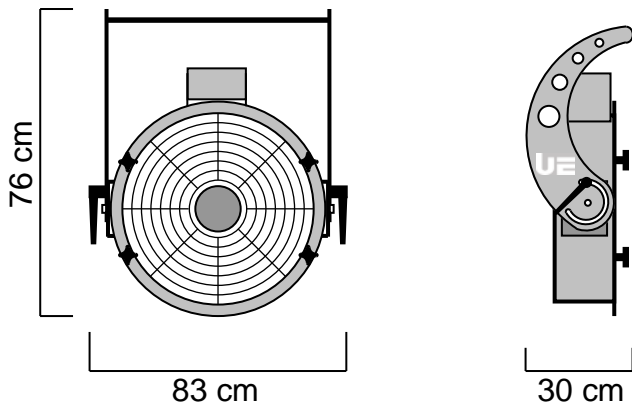

## UE K- Base 500 STD

Item Code : PFPFBA001221

The UE K-Base 500 STD is compact, economical and quiet. It is intended for small and medium fixed or mobile installations and visual performances with virtual flames and inflatable Designs. It allows individual or multiple use autonomously, disseminated within the lighting. The K-Power Base 500 STD incorporates a variation of speed and is equipped with professional connectors and a resettable fuse.

### TECHNICAL SPECIFICATIONS :

Size : 30 x 83 x 76 cm

Weight : 19.8 Kg

Electrical Specifications :  
230V – 50/60Hz – 355W – 1.5A – IP 44

Conforming to CE standards ERP 2015

### TECHNICAL SPECIFICATIONS :

Size : 100 x 100 x 44.5 cm

Weight : 12,8 Kg

Confetti tank capacity: from 5 to 6 kg depending on the consumable.