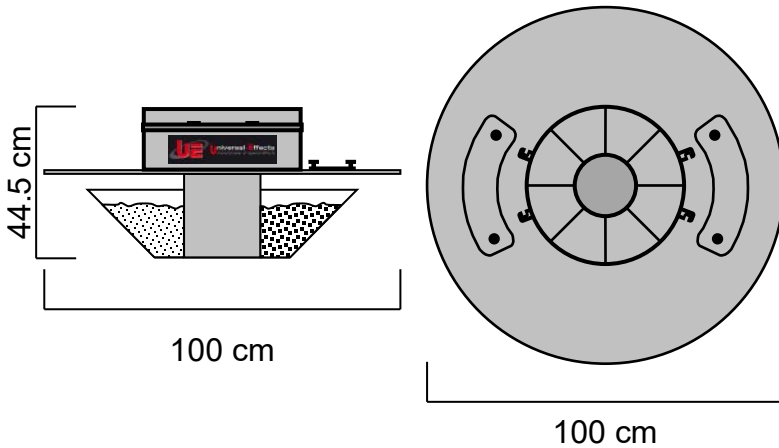

UE Head Striptease 500

Item Code : PFPJPJ001217

The UE Striptease is specially designed to create a falling Snow Paper effect, a rain of stage confetti or silver glitter. This machine spreads the effect on a very targeted area. Perfect for fashion shows or stage effects. With the use of a dimmer, the flow is adjustable at will.

NOMENCLATURE :

- 1 x UE Head Striptease 500

TECHNICAL SPECIFICATIONS :

Size : 100 x 100 x 44.5 cm

Weight : 12,8 Kg

Confetti tank capacity: from 5 to 6 kg depending on the consumable.

FEATURES :

Manual filling by the removable trapdoor of the top.

306 ° effect, projection from 3 to 5m.

BASE USABLE :

- UE K- Base 500

CONSUMPTION :

Duration of the effect from 2sec to 3min depending on the type of consumables and the speed variation.

CONSUMABLES :

Show Confetti, Snow Paper and Plastic, Glitter of Rain.

Universal Effects, La qualité et l'innovation Fabriqué en France