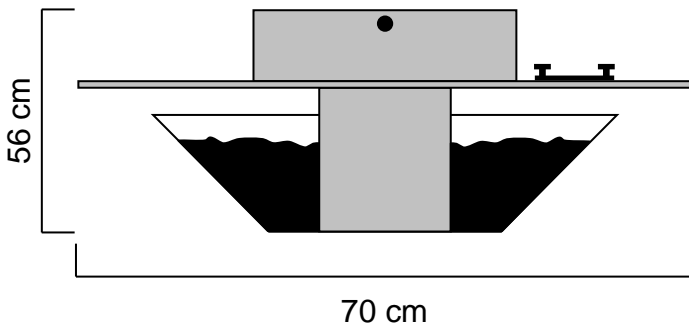

UE Head Striptease Tube

Item Code : PFPTPJ007017

The UE Head Striptease Tube is a compact head with a drop of confetti and paper snow. Low noise and very reliable, with a powerful ventilation system, it is very easy to use. Working perfectly with stage confetti, it allows you to perform very professional services. Filling by removable hatch and use only suspended.

NOMENCLATURE :

- 1 x UE Head Striptease Tube

TECHNICAL SPECIFICATIONS :

Size : 70 x 70 x 56 cm

Weight : 5.6 Kg

Tank capacity: 2/4 Kg depending on the type of confetti.

FEATURES :

Use only suspended.
360 ° effect, projection on 2 to 3m.