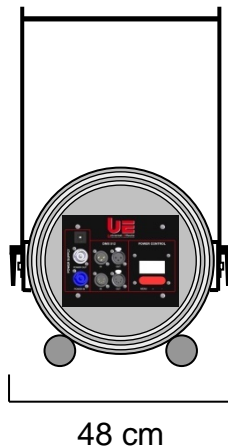

TECHNICAL DATASHEET

UE Base Tube DMX

Item Code : PFPTBA007111

The UE Base Tube DMX is compact, highly efficient and ultra quiet thanks to its high-tech centrifugal fan. It is completely adapted to the uses in Theater, Opera and TV. Local and DMX electronic control of the speed variation and the effects trigger for the DMX version. Equipped with a professional connection and a resettable fuse.

NOMENCLATURE :

- 1 x UE Base Tube DMX
- 1 x Power Cable 2m PowerCon

Back view

TECHNICAL SPECIFICATIONS :

Size : 37 x 48 x 52 cm

Weight : 9.2 Kg

Electrical Specifications :
230V – 50/60Hz – 230W – 1.7A – IP 54

NOMENCLATURE :

- 1 x UE Head Striptease Tube

TECHNICAL SPECIFICATIONS :

Size : 70 x 70 x 56 cm

Weight : 5.6 Kg

Tank capacity: 2/4 Kg depending on the type of confetti.

FEATURES :

Use only suspended.
360 ° effect, projection on 2 to 3m.