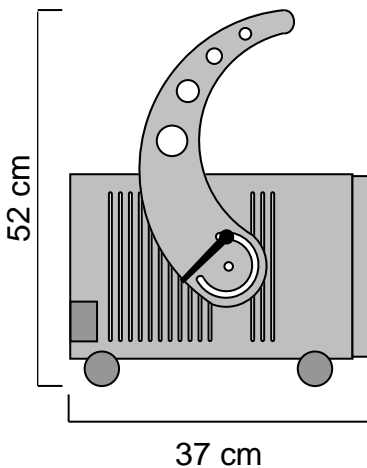

TECHNICAL DATASHEET

UE Base Tube DMX

Item Code : PFPTBA007111

The UE Base Tube DMX is compact, highly efficient and ultra quiet thanks to its high-tech centrifugal fan. It is completely adapted to the uses in Theater, Opera and TV. Local and DMX electronic control of the speed variation and the effects trigger for the DMX version. Equipped with a professional connection and a resettable fuse.

NOMENCLATURE :

- 1 x UE Base Tube DMX
- 1 x Power Cable 2m PowerCon

Back view

TECHNICAL SPECIFICATIONS :

Size : 37 x 48 x 52 cm

Weight : 9.2 Kg

Electrical Specifications :
230V – 50/60Hz – 230W – 1.7A – IP 54

NOMENCLATURE :

- 1 x UE Head Striptease Tube

TECHNICAL SPECIFICATIONS :

Size : 70 x 70 x 56 cm

Weight : 5.6 Kg

Tank capacity: 2/4 Kg depending on the type of confetti.

FEATURES :

Use only suspended.
360 ° effect, projection on 2 to 3m.