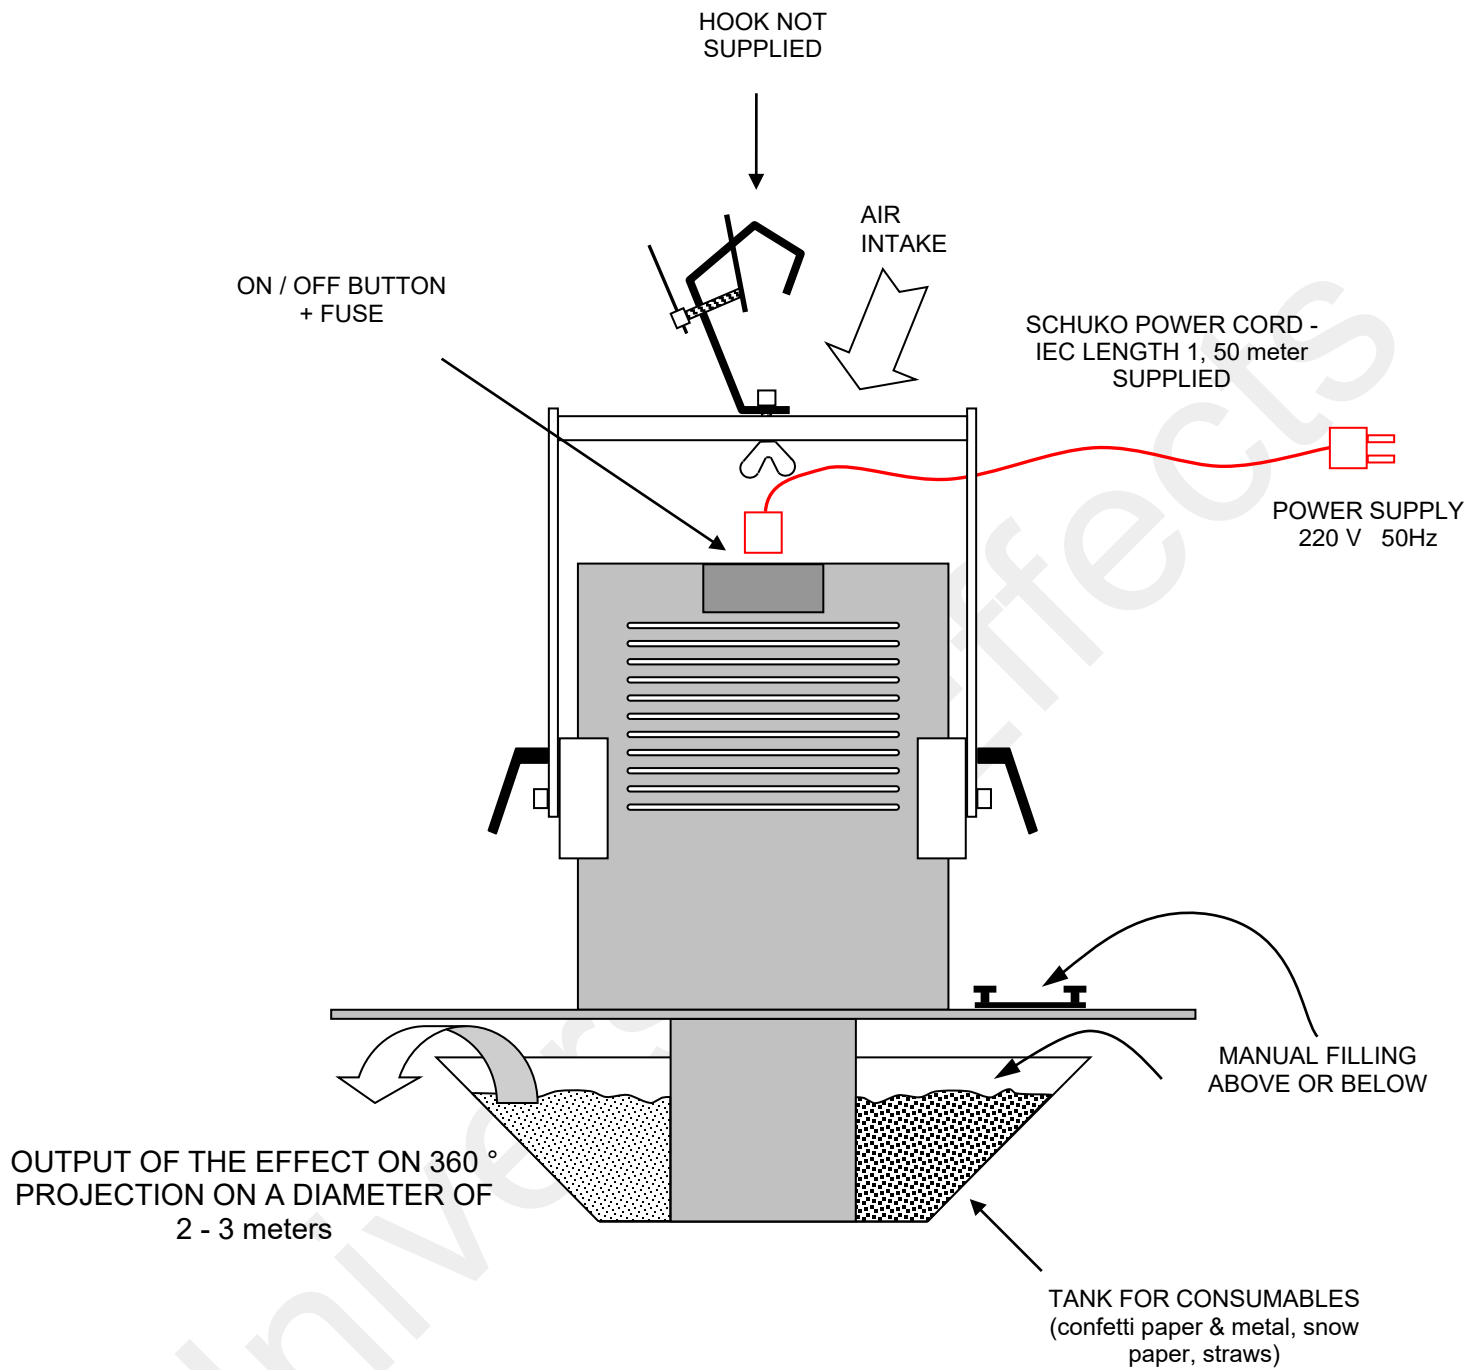

TECHNICAL DIAGRAM – UE STRIPTEASE TUBE

- POSSIBILITY OF REGULATING THE EFFECT BY VARIATION OF THE 220 V POWER SUPPLY (OPTIONAL VARIATOR)
- ONLY HOOKED USE
- VERY LOW SOUND LEVEL

SCREW & INOX HARDWARE - ALUMINUM BODY