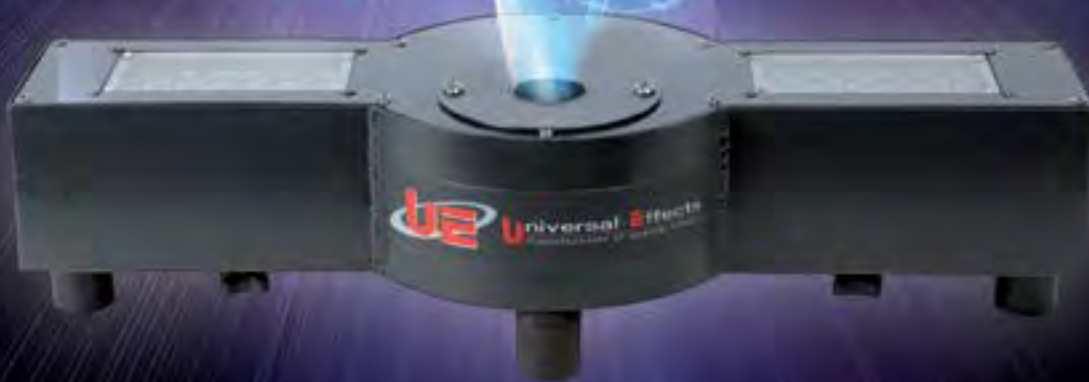

**The leader
in
Co2 effects**