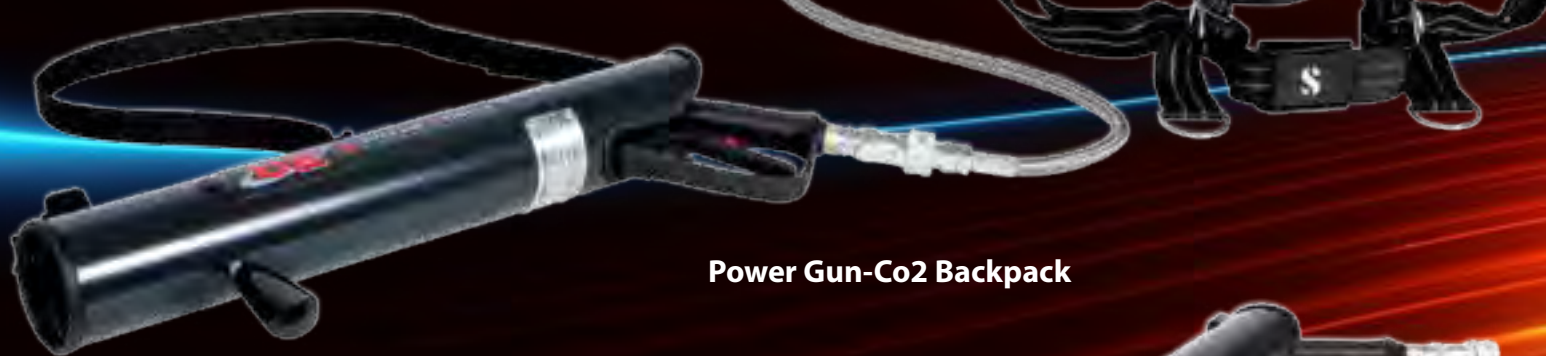

Power Colt-Co2 Solo

Power Colt-Co2 Twin Backpack

Twin Colt with Backpack

Power Gun-Co2

One Gun with Backpack

With a longer and more precise jet, our "Power Gun-Co2" is also delivered with a backpack, which gives you autonomy as a hunter, kind of "Special Forces". This system doesn't need neither electricity nor cable to run. A solo version with the gun only and without the backpack is also available. As all our range, this product is equipped with a double outlet tube to avoid burn. Our Power Gun-Co2 is also equipped with a support to customize it with a torch lamp like Maglite or a laser pen projector.

Power Gun-Co2 Backpack

Zoom

Power Gun-Co2 Solo

The real Bazooka Style

With our "Power Lancer-Co2" you'll have the Bazooka style. Also easy to use, but with a standard high capacity bottle, connected with the accessories of hose and connection, similar to all Co2 product of our range. With a long and wide jet, it will be perfect for all your animations. This product will dynamize your evenings and shows. As our colt and our gun, this system doesn't need neither electricity nor cable to run, thanks to the manual handle. As all products in our range, this product is equipped with a double outlet tube to avoid burns, and a 3 position direction handle. Our "Power Lancer-Co2" is also equipped with a support to customize it with a torch lamp like Maglite or a laser pen projector.