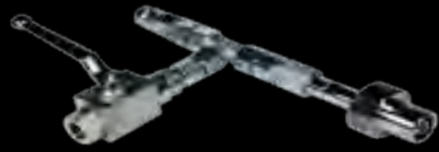

Black Pipe
For Fix Installation

Flexible Hose
For Mobile Using

Flexible Hose & Black Pipe

Choice your High-Pressure **Accessories**

Splitter & **C**oupler

Our systems are highly secure connections, and all set for high pressure up to 200bar. They are perfectly adapted to the environment for entertainment shows. The bottle connections are available in European, American, Russian or Chinese version.

Manometer 100 Bar

Gas Splitter 1 IN - 4 OUT

Gas Splitter 1 IN - 3 OUT

Gas Splitter 1 IN - 2 OUT

**Gas Splitter 1 IN - 2/4 OUT
with Chamber accumulation**

Gas Coupler 2 IN - 1 OUT

Gas T-Coupler 1 IN - 2 OUT

Bottle Connection Eco