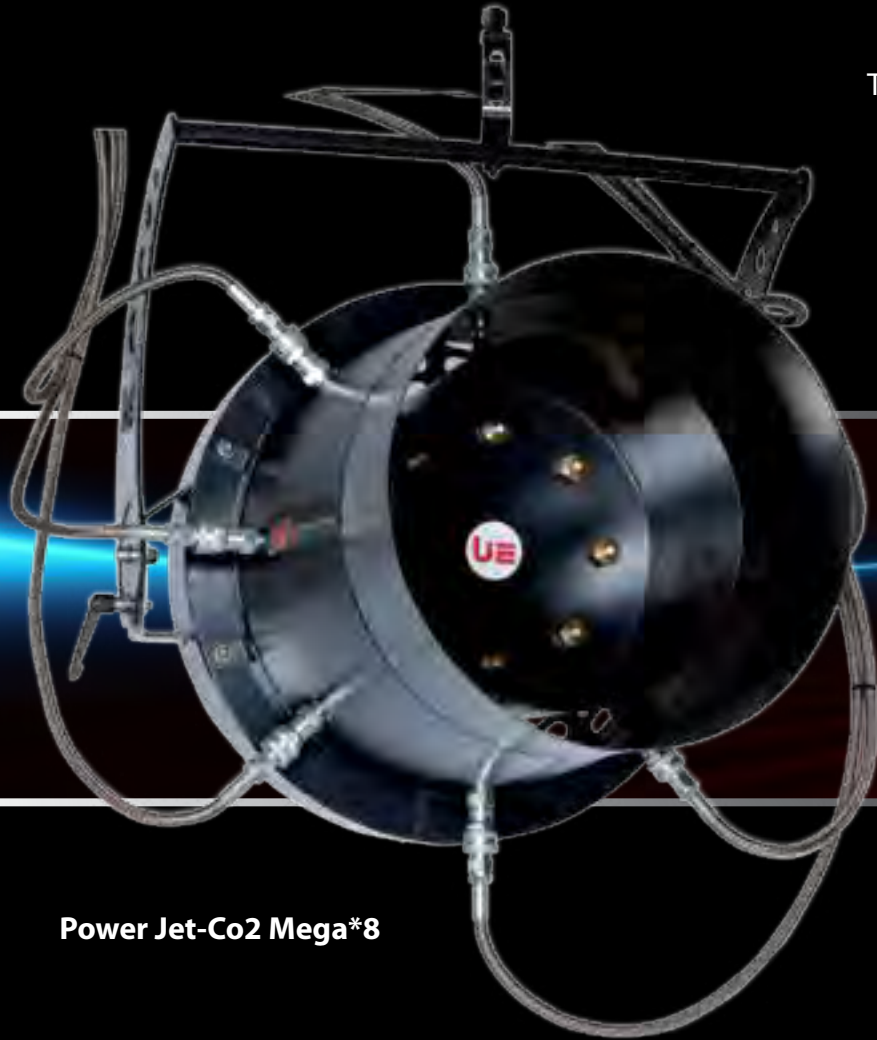

Power Jet-Co2 Duo

Cannon Machines for Big Jet

The Power Jet-Co2 Duo and Quattro generate great effects of intense smoke, cold, powerful and wide, which disappear instantly. Designed for large places and stages. These cannons have already toured the world and persuade a lot of customers. These are very simple to implement. There are 2 sizes with 2 power level: the Power Jet-Co2 Duo equipped with 2 injection nozzles, and the Power Jet-Co2 Quattro equipped with 4 injection nozzles. 2 types of control are available, STD direct power supply or by DMX-512 control.

Power Jet-Co2 Duo

Interface Security Pack

Power Level Detector-Co2

2 gas input for 2 injection Nozzles

Power Jet-Co2 Quattro

Master & Slave - DMX or STD Control

The Quattro version has 4 arrivals for Co2 bottles, whereas there are only 2 for the Duo version. A machine in DMX version will permit you to control a second machine in STD version, on a separate control channel. This allows a simultaneous or individual use. We also offer remote control with our Power Box Controller, on which you can connect our Power Level-Co2 Detector, essential for these products with such high flow.

Power Controller DMX

Power Jet-Co2 Quattro

4 gas input for 4 injection Nozzles

Power Jet-Co2 Mega*8

8 gas input for 8 injection Nozzles

Power Jet-Co2 Mega*8

The Power Jet-Co2 Mega is the most powerful version ever built in series, to achieve a huge effect of Co2 shooting. With a size of cannon of 50cm, an injection with 4 or 8 nozzles, and an integrated Venturi Effect in order to increase the flow, you will discover the ultimate advance of this technology. The result is really amazing !